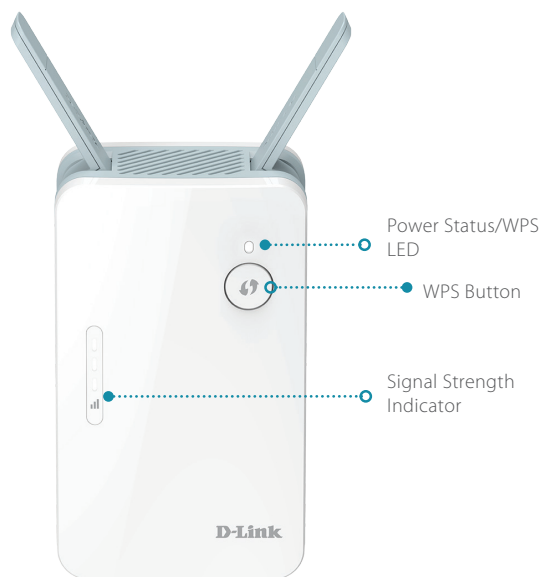

### Gigabit Port

Gigabit LAN port to provide alternative wired connection for your devices

General	
Device Interfaces	1 x Gigabit Ethernet LAN port, 1 x Reset button, 1 x WPS button
LEDs	Power Status/WPS, 3 segment Wi-Fi Signal Strength Indicator
Antennas	Two external antennas
Operating Frequency	2.4 - 2.4835 GHz, 5.15 - 5.35 GHz
Maximum Output Power(EIRP)	20 dBm (2.4 GHz), 21.5 dBm (5 GHz)
Functionality	
IEEE Standard	IEEE 802.11ax/ac/n/g/b/k/v/a/h, IEEE 802.3u/ab
Data Signal Rate	2.4 GHz (up to 300 Mbps), 5 GHz (up to 1201 Mbps) <sup>1</sup>
Security Protocol	WPA/WPA2™ - Personal, WPA2/WPA3 - Personal, WPA3 Only, WPS (PBC)
Mesh	IEEE 802.11k/v, D-Link Wi-Fi Mesh
Software	
Device Management	D-Link Ai app (iOS and Android), Web UI
Features	D-Link One-Touch extender setup
Physical	
Power Input	100 to 240 VAC, 50/60 Hz
Max. Power Consumption	11 W ± 5%
Operating Temperature	0 to 40 °C (32 to 104 °F)
Storage Temperature	-20 to 70° C (-4 to 158 °F)
Operating Humidity	10% to 90% non-condensing
Storage Humidity	5% to 95% non-condensing
Weight	161 g (5.7 oz)
Dimensions	105 x 63.5 x 50 mm (4.13 x 2.50 x 1.97 in)
Certifications	FCC, IC, CE, UL