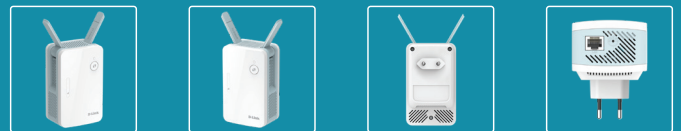

# AX1500 Wi-Fi 6 AI Range Extender

Wi-Fi that's smarter, safer, faster, and more affordable than ever.

E15

- Wi-Fi 6 technology provides faster speeds, greater capacity and less network congestion
- Wi-Fi 6 speeds up to 1.5 Gbps, built for the modern device-dense smart home
- Dual-band Wi-Fi makes 4K streaming, gaming and video chatting a breeze
- 1 Gigabit Ethernet LAN port provides optional wired connectivity
- D-Link Wi-Fi Mesh lets you add other compatible D-Link AI Series to expand your network as you wish
- BSS coloring helps organize data packets, making your network more efficient and improving overall Wi-Fi 6 performance
- Mesh Smart Roaming technology auto connects you to the strongest signal
- Space-saving wall plug design
- LED wireless signal strength indicator
- Wi-Fi Protected Setup™ (WPS) Push Button
- Free D-Link Ai app