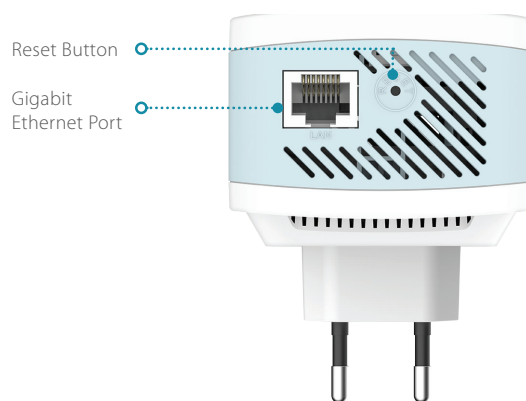

### Gigabit Port

Gigabit LAN port to provide alternative wired connection for your devices

General	
Device Interfaces	1 x Gigabit Ethernet LAN port, 1 x Reset button, 1 x WPS button
LEDs	Power Status/WPS, 3 segment Wi-Fi Signal Strength Indicator
Antennas	Two external antennas
Operating Frequency	2.4 - 2.4835 GHz, 5.15 - 5.35 GHz
Maximum Output Power(EIRP)	20 dBm (2.4 GHz), 21.5 dBm (5 GHz)
Functionality	
IEEE Standard	IEEE 802.11ax/ac/n/g/b/k/v/a/h, IEEE 802.3u/ab
Data Signal Rate	2.4 GHz (up to 300 Mbps), 5 GHz (up to 1201 Mbps) <sup>1</sup>
Security Protocol	WPA/WPA2™ - Personal, WPA2/WPA3 - Personal, WPA3 Only, WPS (PBC)
Mesh	IEEE 802.11k/v, D-Link Wi-Fi Mesh
Software	
Device Management	D-Link Ai app (iOS and Android), Web UI
Features	D-Link One-Touch extender setup
Physical	
Power Input	100 to 240 VAC, 50/60 Hz
Max. Power Consumption	11 W ± 5%
Operating Temperature	0 to 40 °C (32 to 104 °F)
Storage Temperature	-20 to 70° C (-4 to 158 °F)
Operating Humidity	10% to 90% non-condensing
Storage Humidity	5% to 95% non-condensing
Weight	161 g (5.7 oz)
Dimensions	105 x 63.5 x 50 mm (4.13 x 2.50 x 1.97 in)
Certifications	FCC, IC, CE, UL