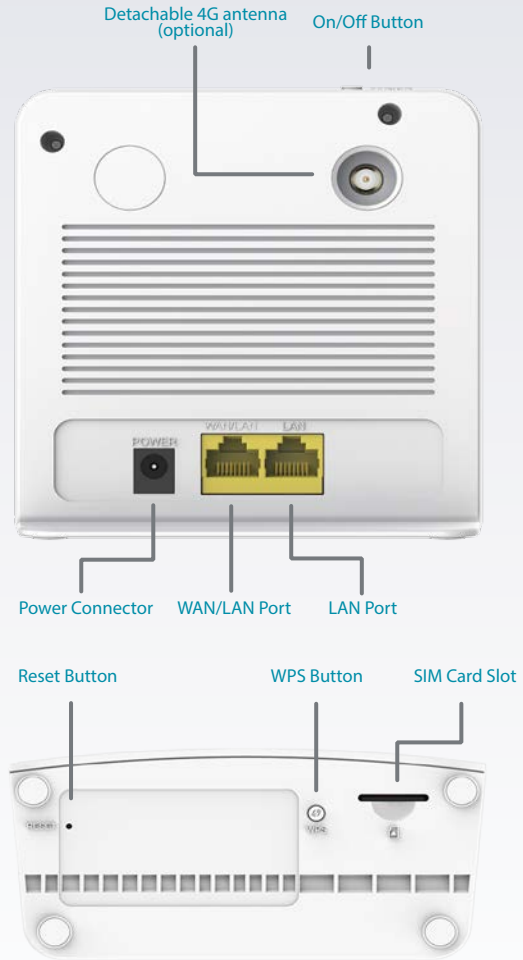

Your Network Setup

Technical Specifications

General

Device Interfaces	• One 10/100 Ethernet LAN port (RJ-45) • One 10/100 Ethernet WAN/LAN port (RJ-45)	• One detachable 3G/4G antenna (optional)
Data Rates¹	• Up to 300 Mbps with 802.11n clients • 6/9/11/12/18/24/36/48/54 Mbps in 802.11g mode • 1/2/5.5/11 Mbps in 802.11b mode	• LTE Uplink: Up to 50 Mbps¹ • LTE Downlink: Up to 150 Mbps¹
Standards	• 802.11n/g/b • 802.3	• 802.3u
GSM Band	• Power Class 1 (1800/1900 MHz) • Power Class 4 (850/900 MHz)	• 850/900/1800/1900 MHz
UMTS/HSDPA/HSUPA Band²	• 900/2100 MHz	• Power Class 3
LTE Band	• FDD 800/1800/2600 MHz • Power Class 3	

Functionality

Wireless Security	• 64/128-bit WEP (Wired Equivalent Privacy)	• WPA & WPA2 (Wi-Fi Protected Access)
Firewall	• Network Address Translation (NAT)	• Stateful Packet Inspection (SPI)
VPN	• L2TP/PPTP/IPSEC VPN passthrough