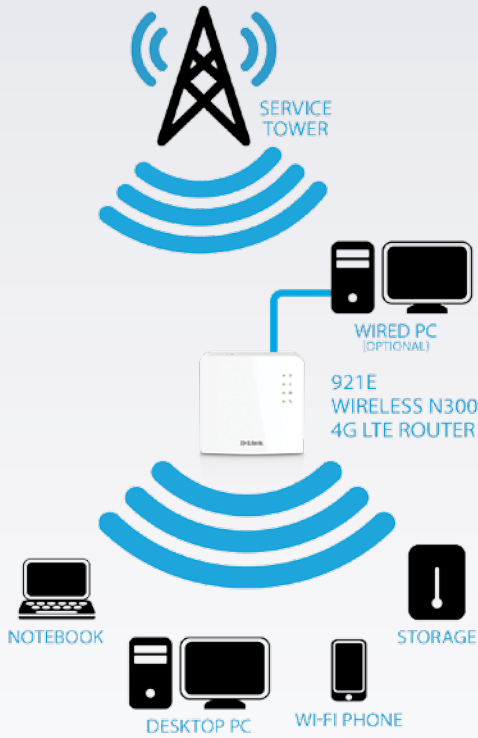

Your Network Setup

Technical Specifications

General

Device Interfaces	• One 10/100 Ethernet LAN port (RJ-45) • One 10/100 Ethernet WAN/LAN port (RJ-45)	• One detachable 3G/4G antenna (optional)
Data Rates¹	• Up to 300 Mbps with 802.11n clients • 6/9/11/12/18/24/36/48/54 Mbps in 802.11g mode • 1/2/5.5/11 Mbps in 802.11b mode	• LTE Uplink: Up to 50 Mbps¹ • LTE Downlink: Up to 150 Mbps¹
Standards	• 802.11n/g/b • 802.3	• 802.3u
GSM Band	• Power Class 1 (1800/1900 MHz) • Power Class 4 (850/900 MHz)	• 850/900/1800/1900 MHz
UMTS/HSDPA/HSUPA Band²	• 900/2100 MHz	• Power Class 3
LTE Band	• FDD 800/1800/2600 MHz • Power Class 3	

Functionality

Wireless Security	• 64/128-bit WEP (Wired Equivalent Privacy)	• WPA & WPA2 (Wi-Fi Protected Access)
Firewall	• Network Address Translation (NAT)	• Stateful Packet Inspection (SPI)
VPN	• L2TP/PPTP/IPSEC VPN passthrough