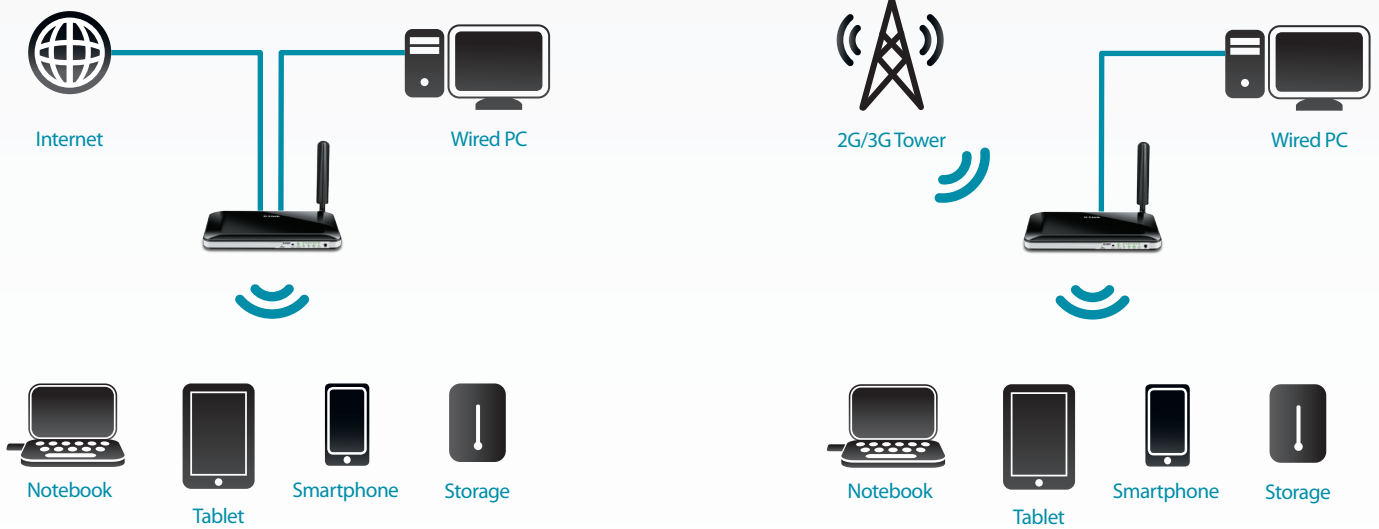

Your Network Setup

Technical Specifications

General

Device Interfaces	• Four 10/100 Ethernet LAN ports • WAN port	• SIM slot • DC input
Antenna	• One detachable 2G/3G antenna	
Data Rates¹	• Up to 300 Mbps with 802.11n clients • 6/9/12/18/24/36/48/54 Mbps in 802.11g mode	• 1/2/5.5/11 Mbps in 802.11b mode
Standards	• 802.11g/b, compatible with 802.11n	
WCDMA/HSDPA/HSUPA/HSPA+ Bands²	• 850/1900/2100 MHz or 900/2100 MHz Power Class 3 (24 dBm)	
EDGE/GPRS/GSM Bands	• 850/900/1800/1900 MHz • 850/900 MHz Power Class 4 (33 dBm)	• 1800/1900 MHz Power Class 1 (30 dBm)