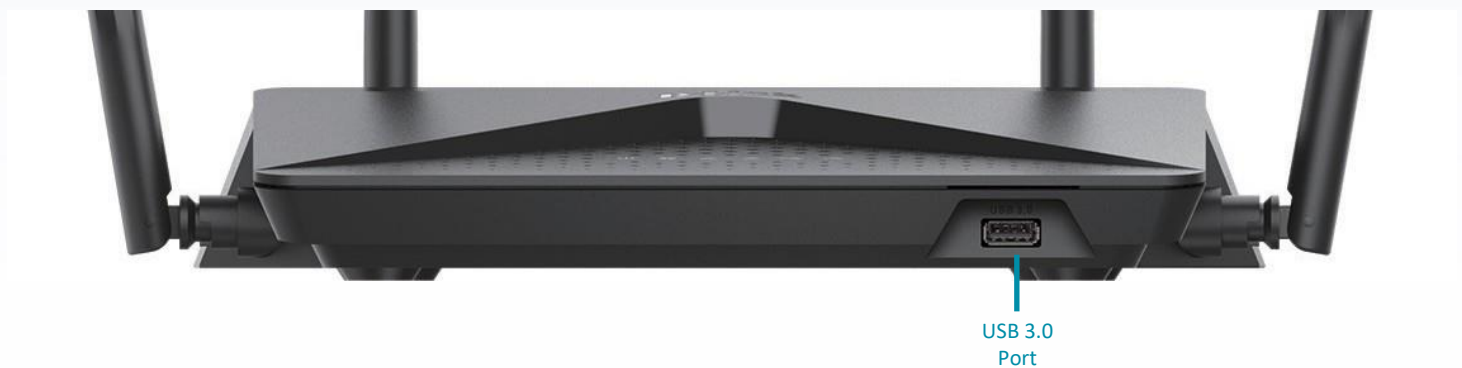

File Sharing Right at Your Fingertips

The DIR-882 lets you connect a USB storage device and instantly share documents, movies, pictures, and music. You can put your music library on a USB drive and share it with your entire home. You can show photos on the living room TV while a family member watches a movie on their computer. You can stream media files to multiple devices without interruption, or save them to your device for offline playback. The intuitive interface lets anyone immediately connect to a variety of entertainment options stored on your own storage device.

Designed for Optimal Wireless Coverage

The DIR-882's antennas have been carefully placed to ensure that you will have little to no dead zones in any environment. The DIR-882 sends the signal into the farthest corners of your home. Furthermore, because of the design of the placement of internal antennas, you can rest assured that the AC2600 MU-MIMO Wi-Fi Gigabit Router will achieve the best possible performance no matter where you place it.

Front View