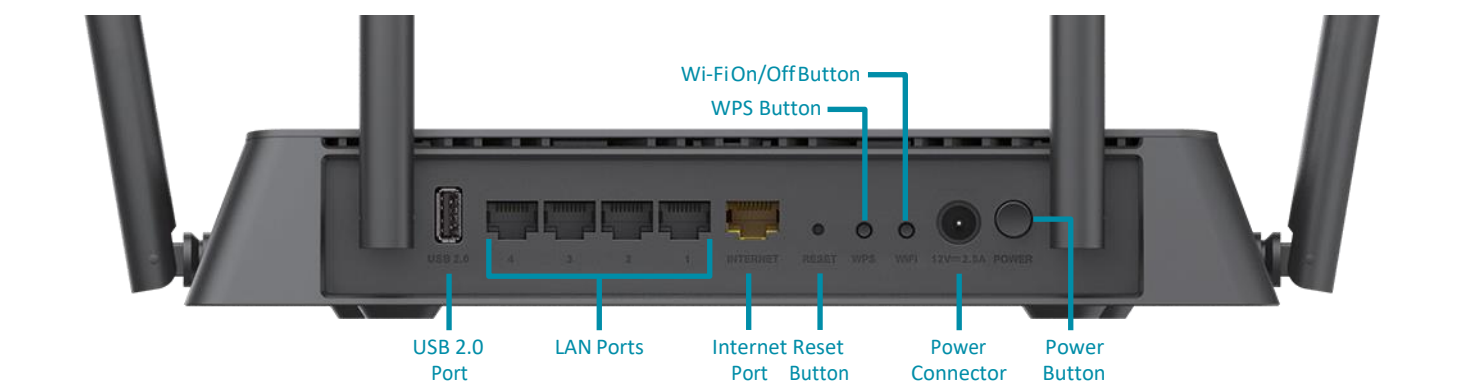

Hassle-Free D-Link Smart Connect Technology

Ever since the introduction of 5 GHz wireless technology, users have had to blindly guess whether the 5 GHz or 2.4 GHz band would provide them with the best networking experience. D-Link's Smart Connect Technology eliminates this confusion by automatically distributing devices to the optimal network. Simply initiate a connection to the DIR-882 and its advanced algorithms will determine the best network for your device to connect to, thereby ensuring a faster, more reliable, and hassle-free experience for your friends, colleagues, and family.

Easy to Set Up and Protect

Sharing your Internet connection doesn't have to be a complicated process; just open a web browser to access the setup wizard and follow the easy step-by-step instructions to get started. Configure, apply, and set up WPA/WPA2 wireless security in minutes with the wireless network setup wizard, or use Wi-Fi Protected Setup (WPS), which establishes an encrypted connection to new devices without the need to enter settings or create passwords. In addition, the built-in firewall requires no setup, protecting you against malicious attacks from the Internet, and access control features allow you to restrict access to your network giving you greater control over network users.

File Sharing Right at Your Fingertips