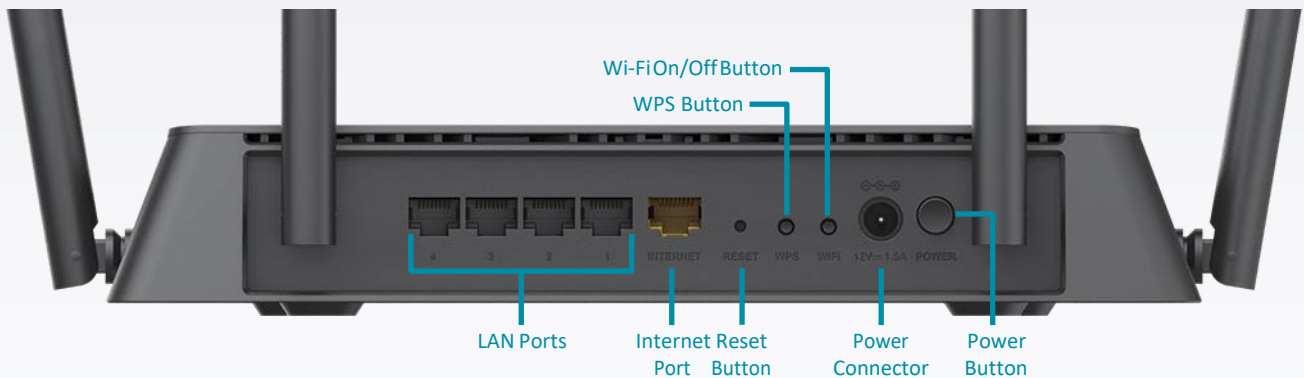

DIR-878 AC1900 MU-MIMO Wi-Fi Gigabit Router

Easy to Set Up and Protect

Sharing your Internet connection doesn't have to be a complicated process; just open a web browser to access the setup wizard and follow the easy step-by-step instructions to get started. Configure, apply, and set up WPA/WPA2 wireless security in minutes with the wireless network setup wizard, or use Wi-Fi Protected Setup (WPS), which establishes an encrypted wireless connection to new devices without the need to enter settings or create passwords. In addition, the built-in firewall requires no setup, protecting you against malicious attacks from the Internet, and access control features allow you to restrict access to your network giving you greater control over network users.

Hassle-Free D-Link Smart Connect Technology

Ever since the introduction of 5 GHz wireless technology, users have had to blindly guess whether the 5 GHz or 2.4 GHz band would provide them with the best networking experience. D-Link's Smart Connect Technology eliminates this confusion by automatically distributing devices to the optimal network. Simply initiate a connection to the DIR-878 and its advanced algorithms will determine the best network for your device to connect to, thereby ensuring a faster, more reliable, and hassle-free experience for your friends, colleagues, and family.

Technical Specifications		
General		
Device Interfaces	- IEEE 802.11 ac/n/g/b/a wireless LAN 10/100/1000 Gigabit Ethernet WAN port	Four 10/100/1000 Gigabit Ethernet LAN ports
LEDs	- Power - Internet	WLAN (2.4 GHz & 5 GHz)
Antenna Type	Four external antennas	
Data Signal Rate	2.4 GHz - Up to 600 Mbps¹	5 GHz - Up to 1,300 Mbps¹
Standards	- IEEE 802.11ac - IEEE 802.11n - IEEE 802.11g - IEEE 802.3ab	- IEEE 802.11b - IEEE 802.11a - IEEE 802.11d - IEEE 802.3u
Minimum Requirements	- Windows 10/8.1/8/7/Vista/XP SP3 or MAC OS X 10.6 or higher - Internet Explorer 10, Firefox 28.0, Chrome 28.0, Safari 6.0, or other Java-enabled browser	- Network Interface Card - Cable/DSL modem or other Internet Service Provider equipment with Ethernet port
Functionality		
Security	WPA & WPA2 (Wi-Fi Protected Access)	WPS (Wi-Fi Protected Setup)
Advanced Features	- Web setup wizard - QoS (Quality of Service) - DMZ (De-militarized Zone)	- Firewall - Network Address Translation (NAT) - Guest Zone - IPv6-Ready