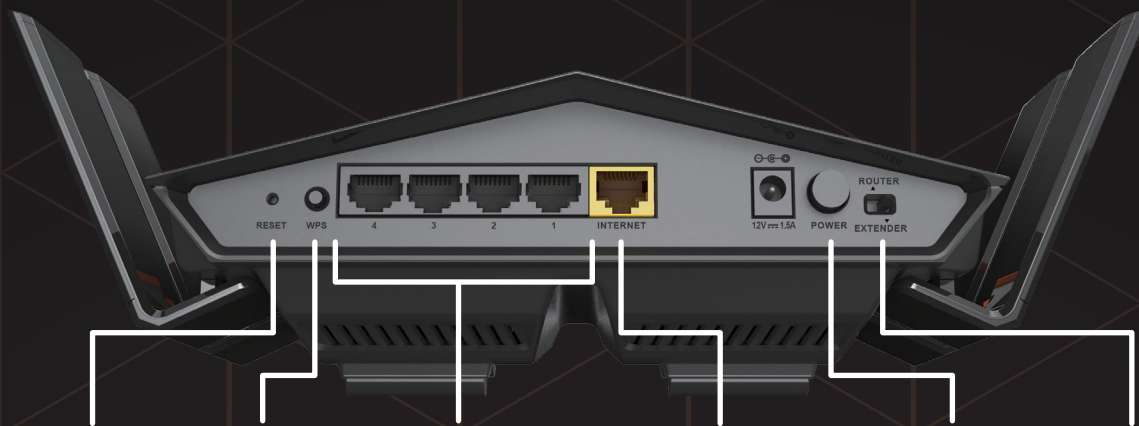

# HYPERFAST SPEED FOR HD STREAMING & GAMING

**Reset  
Button**

**WPS  
Button**

**Gigabit  
LAN Ports**

**Gigabit  
Internet Port**

**Power  
Button**

**Mode  
Switch**

## More Power, More Antennas, More Coverage

The DIR-869 features the strongest and most sensitive wireless radio we've ever built, offering four times the power of a typical wireless router<sup>2</sup>, letting you blanket large areas or multi-story buildings with Wi-Fi. The DIR-869's superior design allows you to enjoy full motion, high definition video calls on your mobile device while moving from room to room in your home. Featuring a 3x3 MIMO antenna configuration, the DIR-869 offers better data rates, fewer dead-spots, more coverage, and increased reliability.

## High Speed Wired Gigabit Ethernet Connectivity

With 10 times the speed of Fast Ethernet, the DIR-869's Gigabit Ethernet WAN and LAN ports provide an unbelievable amount of bandwidth allowing you to send more data to more locations without delay. The DIR-869 lets you copy files in a flash, connect more high resolution home surveillance cameras, save more digital photos and longer HD video to network attached servers (NAS), or run a personal Internet cloud server, all while streaming multiple high resolution 4K video streams. The DIR-869 uses your existing CAT5e Ethernet cabling, so your LAN is prepared for years to come.