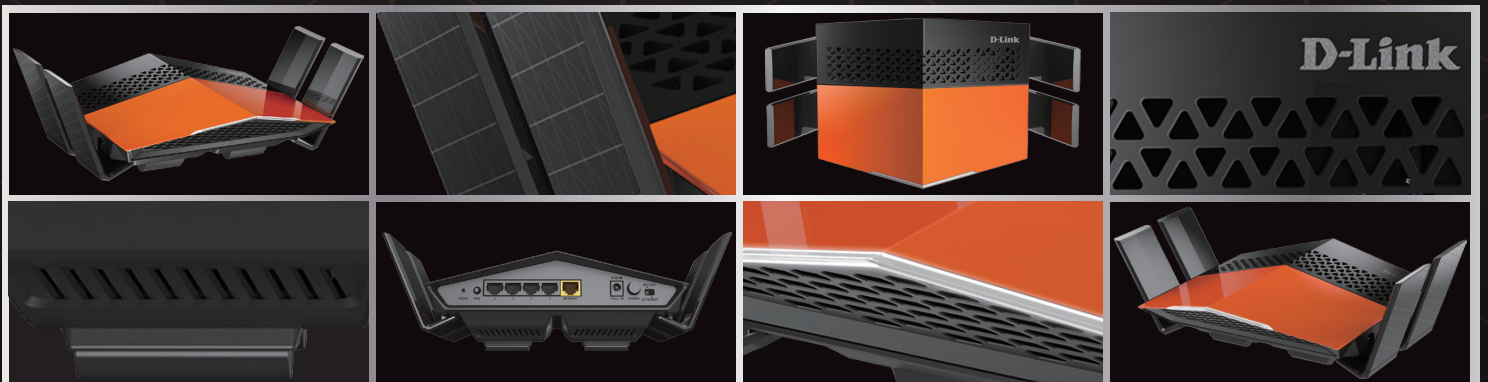

FAST looks
and **PERFORMANCE** to match

Superior Wi-Fi
Gigabit Wi-Fi Speeds!

Intuitive User Interface
Simple to Configure,
Easy to Control

Dual-Band Wi-Fi
Ultimate Coverage,
Ultimate Reliability

Gigabit Ethernet
10 times faster than
traditional Fast Ethernet

High Power Amplifier
Stronger Signal and
Longer Range