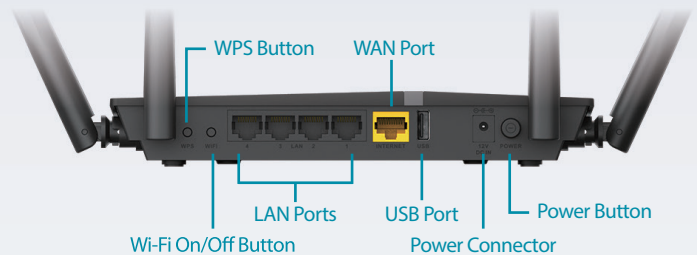

Easy to Set Up and Secure

Sharing your Internet connection doesn't have to be a complicated process - just open a web browser to access the setup wizard and follow the easy step-by-step instructions to get started. Configure, apply, and set up WPA/WPA2 wireless security in minutes with the wireless network setup wizard, or use Wi-Fi Protected Setup (WPS), which establishes a secure connection to new devices without the need to enter settings or create passwords. In addition, the built-in firewall requires no setup, protecting you against malicious attacks from the Internet, and access control features allow you to restrict access to your network giving you greater control over network users.

Technical Specifications

General

Device Interfaces	• IEEE 802.11 ac/n/g/b/a wireless LAN • 10/100/1000 Gigabit Ethernet WAN port	• Four 10/100/1000 Gigabit Ethernet LAN ports • USB 2.0 port
LEDs	• Power • Internet • WLAN (2.4 GHz & 5 GHz)	• LAN (x4) • WPS • USB
Antenna Type	• Four external antennas	
Data Signal Rate	• 2.4 GHz • Up to 300 Mbps¹	• 5 GHz • Up to 867 Mbps¹
Standards	• IEEE 802.11ac • IEEE 802.11n • IEEE 802.11g • IEEE 802.3ab	• IEEE 802.11b • IEEE 802.11a • IEEE 802.3u
Minimum Requirements	• Windows 10/8.1/8/7/Vista/XP SP3 or MAC OS X 10.6 or higher • Internet Explorer 9, Firefox 20.0, Chrome 25.0, Safari 5.1, or other Java-enabled browser	• Network interface card • Cable/DSL modem or other Internet Service Provider equipment with Ethernet port

Functionality

Operating Modes	• Router • Access Point • Wireless Repeater	• WISP Repeater • Wi-Fi Client
WAN connection types	• PPPoE • IPv6 PPPoE • PPPoE Dual Stack • Static IPv4 / Dynamic IPv4 • Static IPv6 / Dynamic IPv6	• PPPoE + Static IP (Russian PPPoE) • PPPoE + Dynamic IP (Russian PPPoE) • PPTP/L2TP + Static IP • PPTP/L2TP + Dynamic IP
VPN	• IPSec Server	• IPSec/PPTP/L2TP pass-through
Security	• WPA & WPA2 (Wi-Fi Protected Access)	• WPS (Wi-Fi Protected Setup)
Advanced Features	• Web setup wizard • QoS (Quality of Service) • DMZ (Demilitarized Zone)	• Firewall - Network Address Translation (NAT) • Guest zone • IPv6 ready