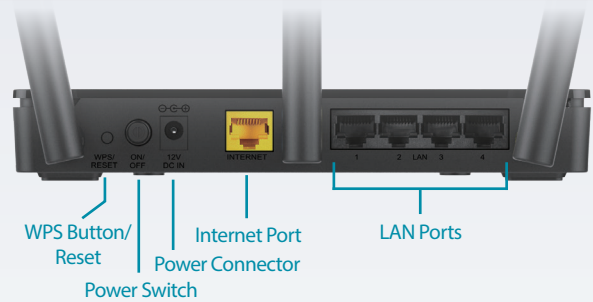

High-Speed Wired and Wireless Connectivity

The DIR-816 Wireless AC750 Dual Band Router uses the latest high-speed wired and wireless technology to bring you lightning-fast Internet. With 10/100 Fast Ethernet ports, you get solid, dependable wired performance for devices such as media centers and gaming consoles. In addition, the built-in Quality of Service (QoS) engine allows you to prioritize important traffic to ensure that your favorite applications are receiving optimal bandwidth.

Back View

Technical Specifications

General

Device Interfaces	• IEEE 802.11ac wireless LAN¹ • IEEE 802.11 a/b/g/n wireless LAN	• 10/100 fast Ethernet WAN port • Four 10/100 fast Ethernet LAN ports
LEDs	• Power • 2.4 GHz WLAN • 5 GHz WLAN	• Internet • WPS
Antenna Type	• Three external antennas	
Operating Frequency	• 2.4 GHz band: 2400 - 2483.5 MHz	• 5 GHz band: 5150 - 5725 MHz
Standards	• IEEE 802.11ac • IEEE 802.11n • IEEE 802.11g	• IEEE 802.11b • IEEE 802.11a • IEEE 802.3u
Minimum Requirements	• Windows 8/7/Vista/XP SP3, or Mac OS X 10.4 or higher • Internet Explorer 7, Firefox 12.0, Chrome 20.0, Safari 4.0, or other Java-enabled browser	• Ethernet interface or Wi-Fi • Cable or DSL Modem • Subscription with an Internet Service Provider

Functionality

Security	• WPA & WPA2 (Wi-Fi Protected Access)	• WPS (Wi-Fi Protected Setup)
Advanced Features	• One page setup wizard • Traffic Control (QoS)	• Wireless repeater • DMZ (Demilitarized Zone)

Physical

Dimensions	• 192 x 108 x 30 mm (7.55 x 4.25 x 1.18 inches)	
Weight	• 240 grams (8.46 ounces)	
Power	• Input: 100 to 240 V AC, 50/60 Hz	
Temperature	• Operating: 0 to 40 °C (32 to 104 °F)	• Storage: -20 to 65 °C (-4 to 149 °F)
Humidity	• Operating: 10% to 90% non-condensing	• Storage: 5% to 95% non-condensing
Certifications	• CE