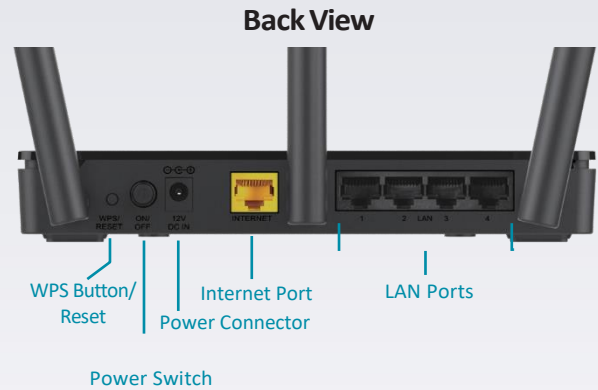

High-Speed Wired and Wireless Connectivity

The DIR-816 Wireless AC750 Dual Band Router uses the latest high-speed wired and wireless technology to bring you lightning-fast Internet. With 10/100 Fast Ethernet ports, you get solid, dependable wired performance for devices such as media centers and gaming consoles. In addition, the built-in Quality of Service (QoS) engine allows you to prioritize important traffic to ensure that your favorite applications are receiving optimal bandwidth.

Technical Specifications		
General		
Device Interfaces	- IEEE 802.11ac wireless LAN¹ - IEEE 802.11 a/b/g/n wireless LAN	10/100 fast Ethernet WAN port - Four 10/100 fast Ethernet LAN ports
LEDs	- Power 2.4 GHz WLAN 5 GHz WLAN	- Internet - WPS
Antenna Type	Three external antennas	
Wireless Features	- Frequency Range: 2.4GHz: 2.4GHz- 2.4835GHz 5GHz: 5.15GHz- 5.30GHz	- Maximum Output Power (EIRP): 2.4GHz: 18dBm 5GHz: 22dBm
Standards	- IEEE 802.11ac - IEEE 802.11n - IEEE 802.11g	- IEEE 802.11b - IEEE 802.11a - IEEE 802.3u
Minimum Requirements	- Windows 8/7/Vista/XP SP3, or Mac OS X 10.4 or higher - Internet Explorer 7, Firefox 12.0, Chrome 20.0, Safari 4.0, or other Java-enabled browser	- Ethernet interface or Wi-Fi - Cable or DSL Modem - Subscription with an Internet Service Provider
Functionality		
Security	WPA & WPA2 (Wi-Fi Protected Access)	WPS (Wi-Fi Protected Setup)
Advanced Features	- One page setup wizard - Traffic Control (QoS)	- Wireless repeater - DMZ (Demilitarized Zone)
Physical		
Dimensions	192 x 108 x 30 mm (7.55 x 4.25 x 1.18 inches)	
Weight	240 grams (8.46 ounces)	
Power	Input: 100 to 240 V AC, 50/60 Hz	
Temperature	Operating: 0 to 40 °C (32 to 104 °F)	Storage: -20 to 65 °C (-4 to 149 °F)
Humidity	Operating: 10% to 90% non-condensing	Storage: 5% to 95% non-condensing
Certifications	CE