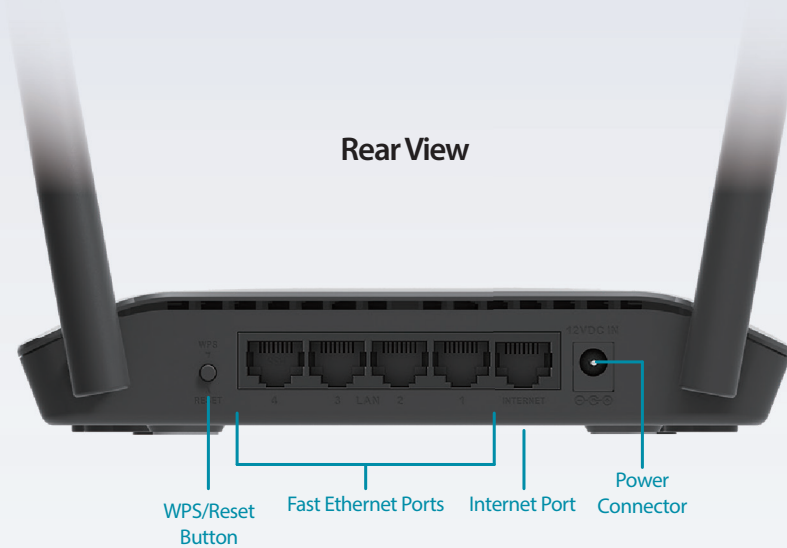

Technical Specifications

General

Device Interfaces	• Wireless N 300 • Four 10/100 LAN ports	• 10/100 WAN (Internet) port
Antenna	• 5dBi External Antenna	
Standards	• IEEE 802.11n/g/b • IEEE 802.3	• IEEE 802.3u • IEEE 802.3x
LEDs	• Power LED • WLAN LED	• Internet LED
Minimum System Requirements	• Windows, Macintosh, or Linux-based operating system • Microsoft Internet Explorer 10 or higher, Firefox 28 or higher, or Chrome 28 or higher	• Network Interface Card • Cable or DSL Modem • Subscription with an Internet Service Provider

Functionality

Operating Modes	• Router • Access Point	• Wireless Repeater • WISP Repeater	• Wi-Fi Client
WAN connection types	• PPPoE • IPv6 PPPoE • PPPoE Dual Stack	• Static IPv4 / Dynamic IPv4 • Static IPv6 / Dynamic IPv6 • PPPoE + Static IP (Russian PPPoE)	• PPPoE + Dynamic IP (Russian PPPoE) • PPTP/L2TP + Static IP • PPTP/L2TP + Dynamic IP
Wireless Encryption	• WPA & WPA 2 (Wi-Fi Protected Access)		• Wi-Fi Protected Setup (WPS)
Advanced Features	• Web Setup wizard • UPnP support		• Active Firewall - Network Address Translation (NAT) • Repeater Mode

Physical

Dimensions (L x W x H)	• 173.76 x 128.25 x 32.86 mm (6.89 x 5.9 x 1.22 in)	
Weight	• 215 g (7.58 ounces)	
Power	• Input: 100 to 240 V AC, 60/50 Hz	• Output: 12 V 0.5 A
Temperature	• Operating: 0 to 40 °C (32 to 104 °F)	• Storage: -20 to 65 °C (-4 to 149 °F)
Humidity	• Operating: 10% to 90 % non-condensing	• Storage: 5% to 95 % non-condensing
Certifications	• CE • FCC	• Wi-Fi Certified