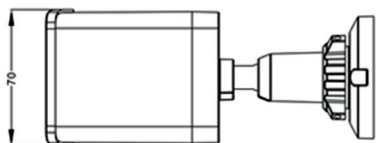

DIMENSION

ACCESSORIES

CAMERA	
Image Sensor	1/3" Progressive Scan CMOS
Min. illumination	Color 0.05Lux; IR ON 0 Lux
Day & Night	ICR
Shutter Speed	1/5-1/20000
Auto Iris	Fixed
Wide Dynamic Range	WDR>120dB
Digital Noise Reduction	2D/3D
Lens	Motorized lens 2.8-8mm
FOV	90°~ 45°
IR LED	2pcs
IR Range	20-30m
IMAGE	
Video Compression	H.264/265, MJPEG
Bit Rate (CBR/VBR)	Main stream: 500kb-12000kb; Sub stream 100kb-6000kb
Audio Compression	G.711, RAW_PCM
Max.Resolution	2592*1520/2560*1440/20fps, 2304*1296/30fps, 1920x1080/30fps
Stream	Stream1 2592*1520/2560*1440/2304*1296/1920x1080 Stream 2 D1 to QVGA
Image Setting	Rotate Mode, Saturation, Brightness, Contrast, Sharpness
HLC	Yes
9:16 Corridor mode	Yes
DIS	Auto
ROI	Yes
Defog	Yes
NETWORK	
Network Protocols:	HTTP, HTTPS, TCP/IP, UDP/IP, RTSP, DHCP, NTP, PPPoE, Unicast and Multicast supported
Alarm Trigger	Motion Detection, Line Crossing, Tamper, Area Intrusion, Camera Move, Dwell, Multiple Dwell, Retrograde Detection, Object Left, Object Remove, Abnormal Speed, Illegal Parking, Network Disconnect, Disk alarm
RTSP Video	Standard RFC2326, Support QuickTime / VLC Player
Security	User security authentication, Reset, Hardware WatchDog
Web Language	English, Chinese, Polish, Italian, Portuguese, Spanish
System Compatibility	Onvif, CGI
INTERFACE	
Ethernet	1 Ethernet (10/100 Base-T) RJ-45 Connector
Audio I/O	N/A
Alarm I/O	N/A
RS485	N/A
BNC Output	N/A
Reset Button	Yes
Edge Storage	N/A
GENERAL	
Power Supply	DC12V/POE
Power Consumption	2.5W(IR LED OFF) 5W IR LED ON
Operating Temperature	Starting Temperature: -30°C ~ 60°C (-22°F ~ 140°F) Working Temperature: -40°C ~ 60°C (-40°F ~ 140°F)
Operating Humidity	0% - 90% RH
Ingress Protection	IP66
Approvals	CE/FCC
Product Dimensions	169(W) x 70(H) x 60(D)
Product Weight	631g