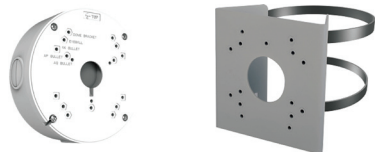

ACCESSORIES

CAMERA	
Image Sensor	1/3" Progressive Scan CMOS
Min. illumination	Color 0.05Lux; IR ON 0 Lux
Day & Night	ICR
Shutter Speed	1/5-1/20000
Auto Iris	Fixed
Wide Dynamic Range	WDR>120dB
Digital Noise Reduction	2D/3D
Lens	Motorized lens 2.8-8mm
FOV	90°~ 45°
IR LED	2pcs
IR Range	20-30m
IMAGE	
Video Compression	H.264/265, MJPEG
Bit Rate (CBR/VBR)	Main stream: 500kb-12000kb; Sub stream 100kb-6000kb
Audio Compression	G.711, RAW_PCM
Max.Resolution	2592*1520/2560*1440/20fps, 2304*1296/30fps, 1920x1080/30fps
Stream	Stream1 2592*1520/2560*1440/2304*1296/1920x1080 Stream 2 D1 to QVGA
Image Setting	Rotate Mode, Saturation, Brightness, Contrast, Sharpness
HLC	Yes
9:16 Corridor mode	Yes
DIS	Auto
ROI	Yes
Defog	Yes
NETWORK	
Network Protocols:	HTTP, HTTPS, TCP/IP, UDP/IP, RTSP, DHCP, NTP, PPPoE, Unicast and Multicast supported
Alarm Trigger	Motion Detection, Line Crossing, Tamper, Area Intrusion, Camera Move, Dwell, Multiple Dwell, Retrograde Detection, Object Left, Object Remove, Abnormal Speed, Illegal Parking, Network Disconnect, Disk alarm
RTSP Video	Standard RFC2326, Support QuickTime / VLC Player
Security	User security authentication, Reset, Hardware WatchDog
Web Language	English, Chinese, Polish, Italian, Portuguese, Spanish
System Compatibility	Onvif, CGI
INTERFACE	
Ethernet	1 Ethernet (10/100 Base-T) RJ-45 Connector
Audio I/O	N/A
Alarm I/O	N/A
RS485	N/A
BNC Output	N/A
Reset Button	Yes
Edge Storage	N/A
GENERAL	
Power Supply	DC12V/POE
Power Consumption	2.5W(IR LED OFF) 5W IR LED ON
Operating Temperature	Starting Temperature: -30°C ~ 60°C (-22°F ~ 140°F) Working Temperature: -40°C ~ 60°C (-40°F ~ 140°F)
Operating Humidity	0% - 90% RH
Ingress Protection	IP66
Approvals	CE/FCC
Product Dimensions	169(W) x 70(H) x 60(D)
Product Weight	631g