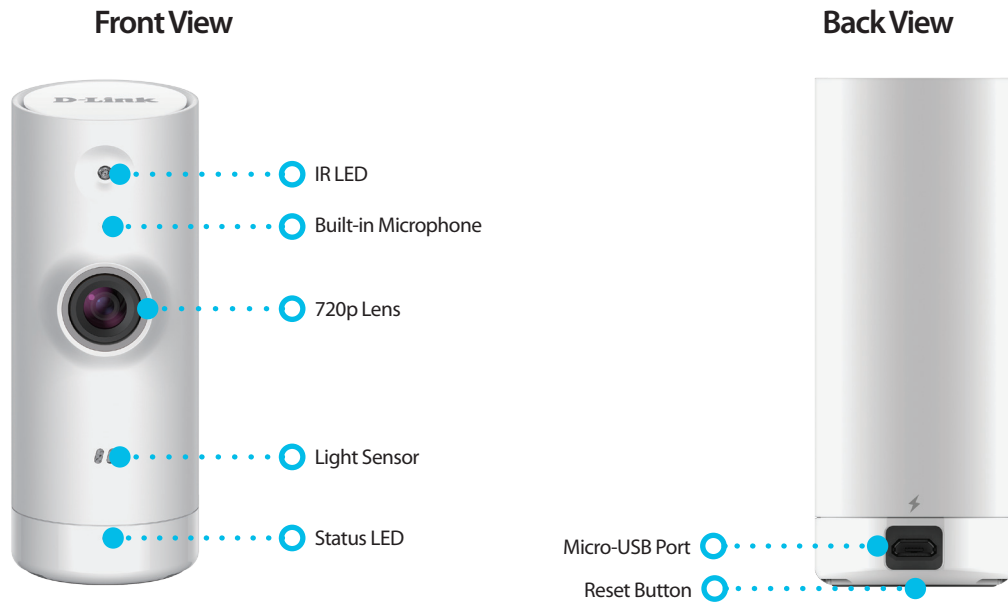

Product Images

Technical Specifications

Camera		
Hardware Profile	• 1/4" progressive CMOS sensor • Minimum illumination: 0 lux with IR LEDs on • Minimum object distance: 50 cm • Lens focal length: 2.39 mm • Aperture: F2.4 • Digital zoom (4x) • 16 feet IR illumination distance	• Angle of view (16:9): • Horizontal: 112° • Vertical: 54° • Diagonal: 120° • Built-in Infrared-Cut Removable (ICR) Filter • Built-in microphone
Image Features	• Time stamp and text overlays • Configurable sound detection level	• Configurable motion detection windows
Video Compression	• H.264 format compression	• JPEG for still images
Video Resolution	• 1280 x 720 at up to 30 fps	
Audio Support	• PCM	
Network		
Connectivity	• 2.4 GHz: 802.11n/g wireless with WPA/WPA2 encryption	
Network Protocols	• IPv4, ARP, TCP, UDP, ICMP • NTP client (D-Link) • DNS client	• RTP/RTSP/RTCP • Bonjour
System Integration		
Event Management	• Motion detection • Sound detection	• Manually taken snapshots & video clips are saved to mobile device
Mobile Support	• mydlink Lite and mydlink Plus apps for iPhone, iPad, iPod touch, and Android devices³	
System requirements for mydlink Portal Web Management	• Please check your regional www.mydlink.com website for the most up-to-date requirements