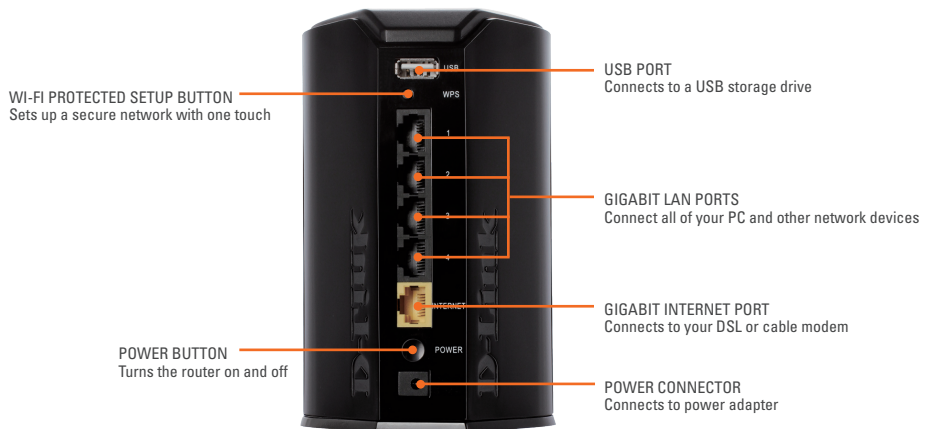

WHAT THIS PRODUCT DOES

The DIR-636L Wireless N300 Gigabit Cloud Router lets you easily connect, control, and monitor a network using the latest wireless technology. Share a broadband Internet connection with an attractive, high performance router that features Wireless N and Gigabit Ethernet ports for the fastest, most reliable connection possible. You can use the D-Link Cloud features to remotely manage your router quickly and easily over the Internet using an Internet-connected PC or mobile device.

TECHNICAL SPECIFICATIONS

MINIMUM SYSTEM REQUIREMENTS

- Windows 7/Vista/XP SP3 or Mac OS X 10.4 or higher²
- Microsoft Internet Explorer 6 or higher, Firefox 1.5 or higher, or other Java-enabled browser
- CD-ROM
- Network Interface Card
- Cable or DSL Modem
- Subscription with an Internet Service Provider

STANDARDS

- IEEE 802.11n
- IEEE 802.11g
- IEEE 802.11b
- IEEE 802.3
- IEEE 802.3u

WIRELESS FREQUENCY RANGE

- 2400MHz to 2483.5MHz

EIRP

- 17.8dBm

DEVICE INTERFACES

- 802.11n/g/b wireless LAN
- Four Gigabit LAN ports
- Gigabit WAN port
- USB 2.0 port

SECURITY

- WPA & WPA2 (Wi-Fi Protected Access)
- Wi-Fi Protected Setup (WPS) - PIN/PBC

ADVANCED FEATURES

- Guest Zone
- Web File Access
- Multi-language Web Setup Wizard
- Green Ethernet
- UPnP support
- Dual Active Firewall
  - Network Address Translation (NAT)
  - Stateful Packet Inspection (SPI)
- VPN passthrough/multi-session PPTP/L2TP/IPSec

D-LINK CLOUD FEATURES

- Remote Management
  - View current upload/download bandwidth
  - View currently connected clients
  - View web browsing history per client
  - Block/unblock client network access
  - Manage wireless network details
- Accessible through a web browser or iOS or Android mobile app

MOBILE APP SUPPORT

- QRS Mobile
- Shareport Mobile
- mydlink Lite

DIMENSIONS (W x D x H)

- 93 x 111 x 145 mm (3.7 x 4.4 x 5.7 inches)

WEIGHT

- 330 grams (0.73 lbs)

OPERATING TEMPERATURE

- 0 to 40 °C (32 to 104 °F)

OPERATING HUMIDITY

- 10% to 90% non-condensing

CERTIFICATIONS

- FCC Class B
- CE Class B
- C-Tick
- Wi-Fi
- Wi-Fi Protected Setup (WPS)
- Wi-Fi Multimedia (WMM)
- IPv6 Ready
- Compatible with Windows 7

¹ Maximum wireless signal rate derived from IEEE Standard 802.11n, 802.11g, and 802.11b specifications. Actual data throughput will vary. Network conditions and environmental factors, including volume of network traffic, building materials and construction, and network overhead, lower actual data throughput rate. Environmental factors will adversely affect wireless signal range. Wireless range and speed rates are D-Link relative performance measurements based on the wireless range and speed rates of a standard Wireless G product from D-Link. Maximum throughput based on D-Link 802.11n devices.

² The software included with this product is not Mac-compatible.

ACN 052 202 838

D-Link Corporation

No. 289 Xinhua 3rd Road, Neihu, Taipei 114, Taiwan
Specifications are subject to change without notice.

D-Link is a registered trademark of D-Link Corporation and its overseas subsidiaries.
All other trademarks belong to their respective owners.
©2012 D-Link Corporation. All rights reserved.
Release 01 (March 2012)