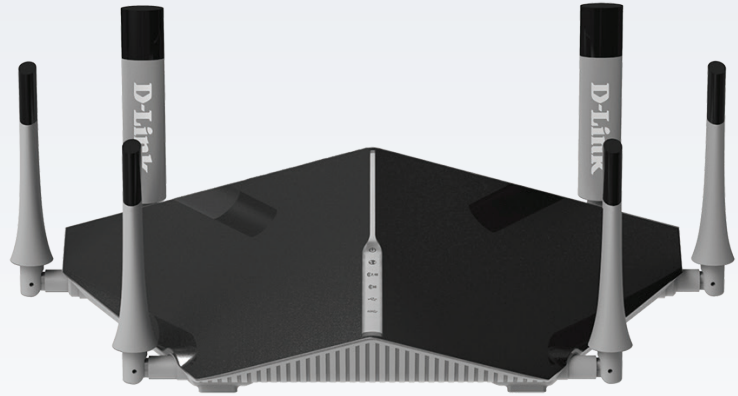

Product Highlights

Advanced AC SmartBeam with Gigabit Ethernet

Stream HD multimedia across your home without interruption using the fastest wired and wireless connectivity options available today

mydlink Cloud-Enabled

Create a personal cloud to effortlessly monitor your network or cameras from any Internet-connected PC or mobile device

Easy Set Up and Installation

The QRS (Quick Router Setup) Mobile app for your tablet or smartphone allows you to set up your network without touching a computer

DIR-890L

AC3200 Ultra Wi-Fi Router

Features

Connectivity

- Enhanced SmartConnect feature prevents older devices from affecting optimal performance
- Advanced Wireless AC beamforming dramatically enhances wireless signal strength and throughput
- 802.11 a/b/g/n/ac wireless LAN for a complete range of wireless compatibility
- Gigabit WAN and LAN ports for high-speed wired connections
- Two USB ports to connect storage drives and printers for sharing

Security

- WPA & WPA2 wireless encryption protects the network from intruders
- Wi-Fi Protected Setup (WPS) securely adds devices to your network at the push of a button

The DIR-890L AC3200 Ultra Wi-Fi Router lets you easily connect, control, and monitor a network using the future of wireless technology, today. Advanced AC SmartBeam provides a significant increase in wireless performance, while Advanced Quality of Service (QoS) efficiently distributes bandwidth. The DIR-890L is also the first high performance consumer router to include SmartConnect, which turbo charges wireless AC enabled devices. It's mydlink Cloud enabled and supports the mydlink SharePort app to stream and share your media files. The DIR-890L is stylish, easy-to-use, and comes IPv6-ready for a reliable network today and tomorrow.