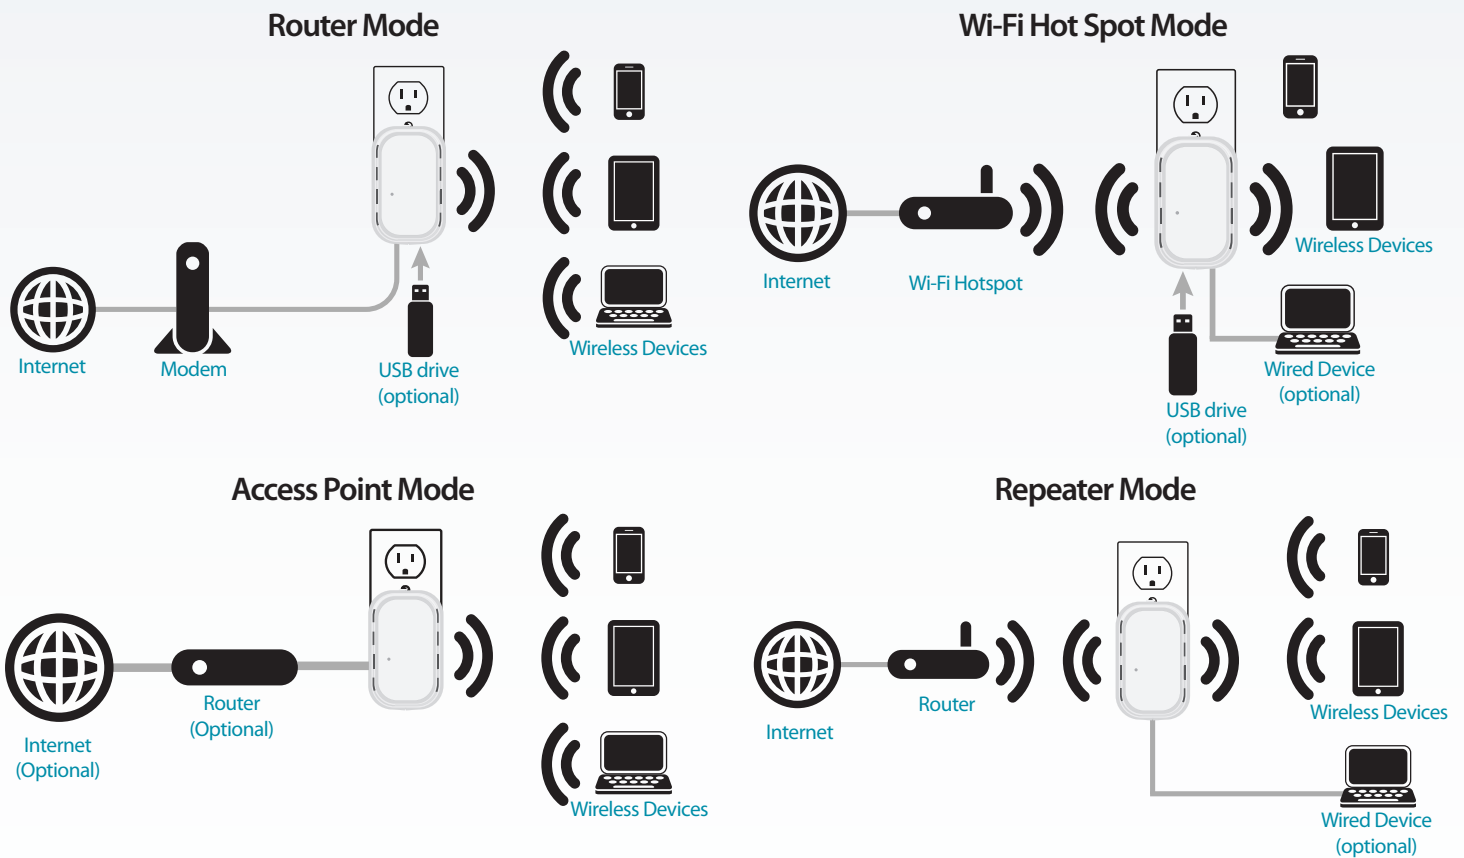

The DIR-505 can also be used as a media server for your home, and includes a built-in DLNA server to stream media stored on your USB storage drive to any DLNA compliant player, including the PlayStation 3® and Xbox 360®.

Take It with You

For easy connectivity and file sharing on the go, the DIR-505 is ideal. Its compact design fits easily in your pocket, and is ready to use by simply plugging it in. You can leave your mobile device chargers at home, as the All-in-one Mobile Companion can be used as a USB charger to power your smartphone on the go.

Easy to Set Up, Easy to Use

Setting up the All-in-one Mobile Companion is simple. Just plug it in, connect to it wirelessly with a PC or mobile device, and follow the steps in the built-in Setup Wizard to configure the DIR-505. Alternatively, you can use the QRS Mobile app for mobile devices to take you step by step through the setup process.^{2,4}

Technical Specifications

General

Device Interfaces	• 802.11n/g/b wireless • WAN/LAN 10/100 Ethernet port • WPS button	• USB 2.0 port • Reset button
LEDs	• Status/WPS	
Standards	• IEEE 802.11g/b, compatible with 802.11n devices • IEEE 802.3	• IEEE 802.3u • USB 2.0
Wireless Modes	• Router Mode • Access Point Mode	• Repeater Mode • Wi-Fi Hot Spot Mode
Wireless Frequency Range	• 2.4 GHz to 2.4835 GHz	
Antennas	• Internal antenna	
MAX WIRELESS OUTPUT POWER (EIRP)	• 18 dBm