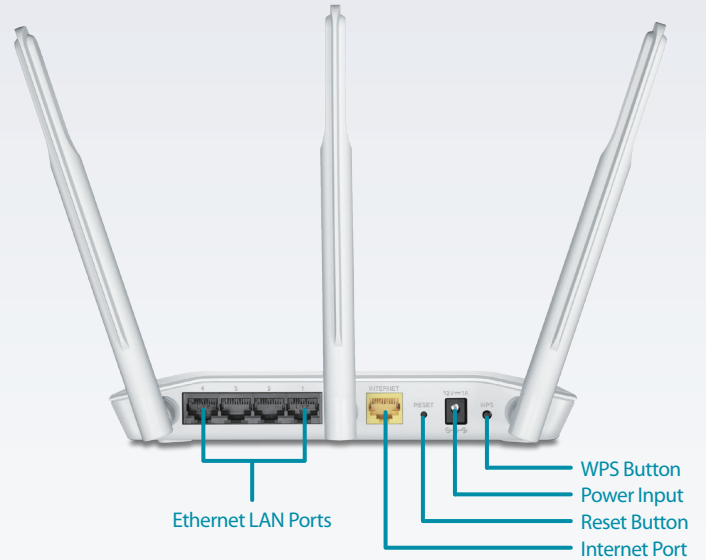

Easy to Install and Use

With the D-Link Easy Setup Wizard, you can set up your wireless network in minutes. The wizard automatically configures your Internet Service Provider (ISP) settings to quickly establish broadband Internet connectivity, then guides you through the process of installing your new hardware, connecting to your network, and adding new devices. In addition, the DIR-619L Wireless N300 Cloud Router is Wi-Fi Protected Setup™ (WPS) certified, which allows you to create a secure connection to your device automatically at the press of a button.

Easy Installation

Set up your new D-Link networking hardware in minutes using our Easy Setup Wizard. The wizard will guide you through an easy to follow process to install your new hardware and create your personal cloud.

Technical Specifications

General

Standards	• IEEE 802.11n up to 300 Mbps¹ • IEEE 802.11g • IEEE 802.11b	• IEEE 802.3 • IEEE 802.3u
Wireless Frequency Range	• 2.4 GHz to 2.4835 GHz	
Antennas	• Three Detachable 5 dbi external antennas	
Status LEDs	• Power • Internet • WLAN	• LAN (1-4) • WPS
Minimum System Requirements	• Windows 8/7/Vista/XP SP3 or Mac OS X 10.4 or higher² • Internet Explorer 8 or higher, Firefox 7.0 or higher, or other Java-enabled browser	• Ethernet network interface • Cable or DSL modem • Subscription with an Internet Service Provider (ISP)

Functionality

Security	• Wi-Fi Protected Access (WPA/WPA2) • WEP 64/128-Bit data encryption	• WPS (PBC/PIN)
Advanced Features	• UPnP Support • WDS • WDS + AP	• IP/MAC Binding • Traffic Control
Firewall Features	• Network Address Translation (NAT) • Stateful Packet Inspection (SPI)	• MAC Address Filtering • URL Filtering
Cloud Features	• Remote Management • View current upload/download bandwidth • View currently connected clients • View web browsing history per client	• Block/unblock client network access • Manage wireless network details • Accessible through a web browser or mydlink iOS or Android mobile apps
Mobile App Support	• mydlink Lite • mydlink SharePort	• QRS Mobile