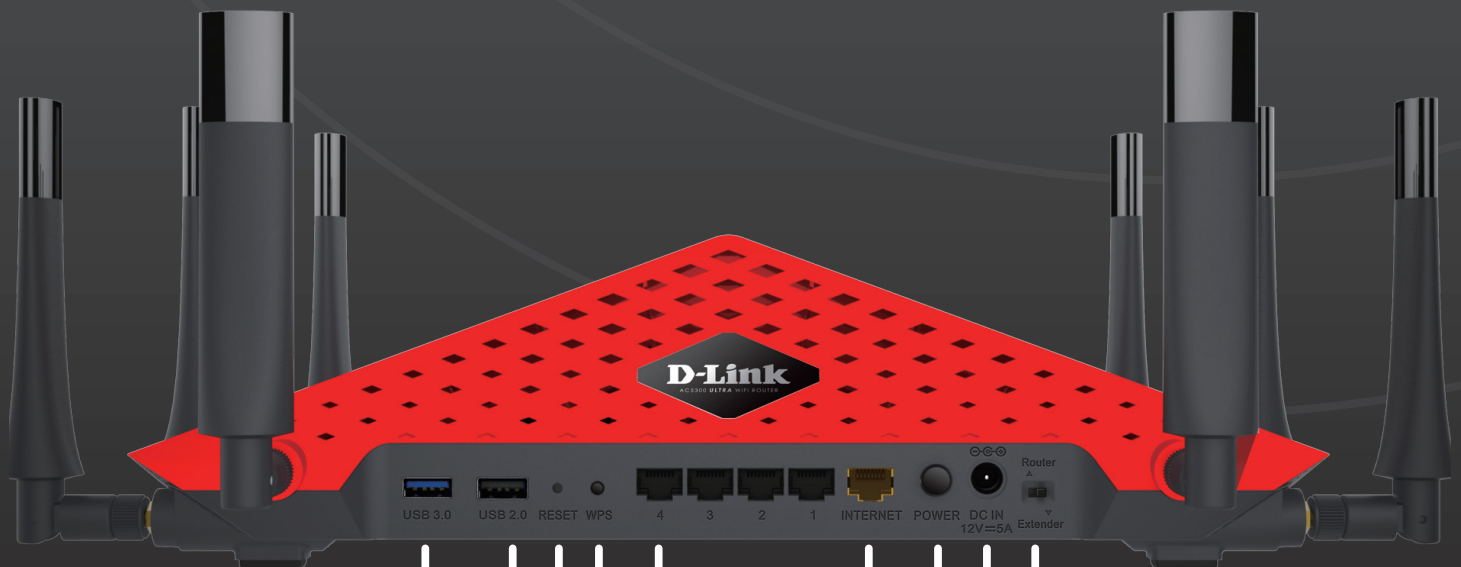

DIR-895L AC5300 **ULTRA** Wi-Fi Router

D-Link[®]
Building Networks for People

Super-Charged with Smarter Wireless AC Features

Create a blazing fast home network that connects all of your computers and mobile devices to your broadband Internet connection. The newly introduced SmartConnect¹ technology ensures that older wireless devices do not degrade the overall performance of the DIR-895L and allows wireless AC devices to have a total throughput of 5300 Mbps. The Advanced AC SmartBeam technology that is also in the DIR-895L brings you the future of high-bandwidth wireless connectivity, vastly increasing the speed and coverage of your network.

File Sharing at Your Fingertips

The mydlink SharePort app allows you to connect a USB storage device to the DIR-895L and instantly share documents, movies, pictures, and music with mobile devices. Put your music library on a USB drive and share it with everyone else in your home, or show photos on the living room TV while a family member watches a movie on their mobile device.

Easy to Set Up and Use

Get the DIR-895L up and running in no time right from your couch using the QRS (Quick Router Setup) Mobile app on your smartphone or tablet. Simply plug in the router, open the app, and follow a few easy steps to get your home network connected without having to touch a computer. You can also set up a secure network with the touch of a button using Wi-Fi Protected Setup.

ULTRA-FAST SPEED FOR HD STREAMING & GAMING

Eight External Antennas

LED Indicators

USB 3.0/2.0
Ports

Reset
Button

WPS
Button

Gigabit
LAN/WAN
Ports

Power Power Mode
Button Input Switch