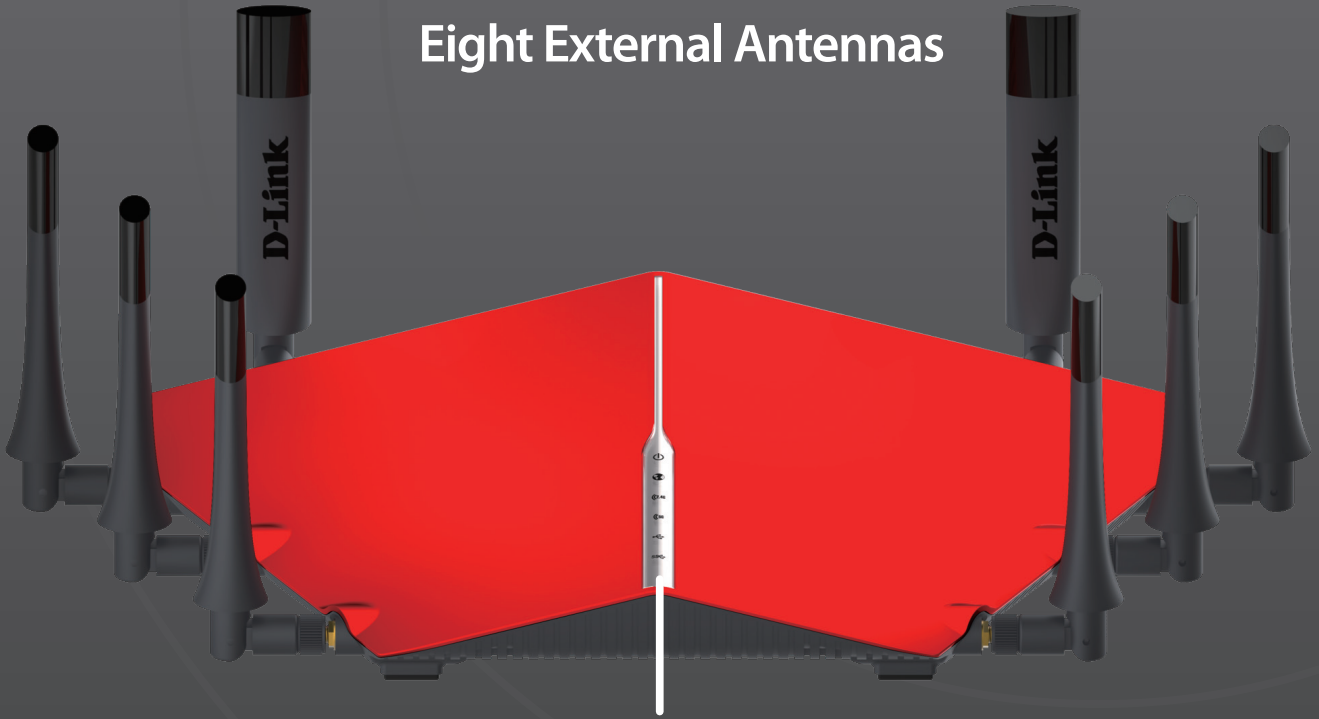

ULTRA-FAST SPEED FOR HD STREAMING & GAMING

Eight External Antennas

LED Indicators