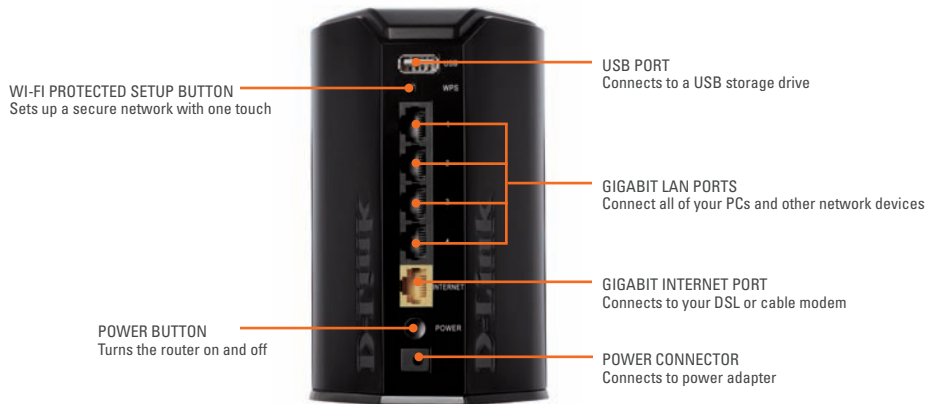

REMOTE MANAGEMENT MADE EASY

The Wireless N600 Dual-band Gigabit Cloud Router is mydlink Cloud enabled, so you can effortlessly access, view, and manage devices on your home network no matter where you are. See who's connected to your router, change settings, or block someone from using your network connection, all from any Internet connected PC, or an iOS or Android mobile device. Parents can monitor what sites your children are visiting, and can stay informed and in control on the go.

CONCURRENT DUAL-BAND WIRELESS FOR SMOOTH STREAMING

The Wireless N600 Dual-band Gigabit Cloud Router uses concurrent dual-band technology to use the 2.4 GHz and 5 GHz wireless bands at the same time. This allows you to check e-mail and browse the Internet using the 2.4 GHz band while simultaneously streaming digital media on the 5 GHz band. Wirelessly stream your HD video, photos, and music throughout the house without affecting your Internet connection.

SIMPLE TO SET UP AND USE

Get the DIR-826L up and running in no time right from your couch using the QRS (Quick Router Setup) Mobile app on your iOS or Android device. Simply plug in the router, open the app, and follow a few easy steps to get your home network connected without having to touch a computer. You can also set up a secure network with the touch of a button using Wi-Fi Protected Setup. Simply press the WPS button to instantly establish a secure connection to a new device.

WHAT THIS PRODUCT DOES

The DIR-826L Wireless N600 Dual-band Gigabit Cloud Router lets you easily connect, control, and monitor a network using the latest wireless technology. Share a broadband Internet connection with an attractive, high performance router that features concurrent dual-band Wireless N and Gigabit Ethernet ports for the fastest, most reliable connection possible. You can use the mydlink Cloud features to remotely manage your router quickly and easily over the Internet using an Internet-connected PC or mobile device.