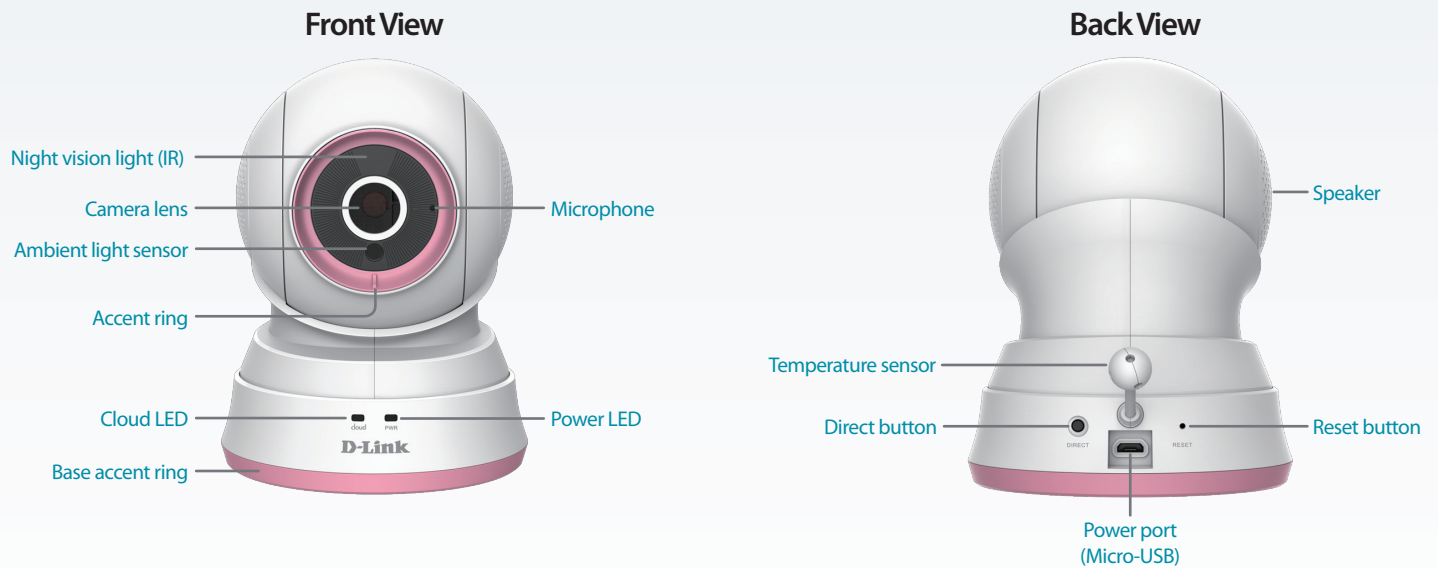

Super Simple to Use

Getting started is a snap; the free mydlink Baby app for iPhone, iPad, and Android mobile devices not only guides you step by step through the setup process, but also gives you an easy to use interface for all the advanced features of the Wi-Fi Baby Camera. Check on your baby at a glance, pinch to zoom in and out with ease, or play one of five gentle lullabies to soothe your child. You can even take snapshots and video clips and save them directly to your mobile device!

Technical Specifications

Camera

Camera Hardware Profile	• 1/5"VGA CMOS sensor • Built-in Infrared-Cut Removable (ICR) Filter module • 5 meter IR illumination distance • Minimum illumination: 0 lux with IR LED on • Built-in microphone and speaker • Digital zoom • Pan range: -170° to 170° • Tilt range: -25° to 95°	• Focal length: 2.44 mm • Minimum object distance: 500 mm • Aperture: F2.4 • Angle of view: • (H) 57° • (V) 42° • (D) 68°
Connectivity	• 802.11 b/g/n wireless with WEP/WPA/WPA2 support • Operates over the 2.4 GHz frequency band	• Single-band 1T1R mode supports a maximum data rate of 72.2 Mbps (PHY rate) using 20 MHz bandwidth
External Device Interfaces	• Reset button • Direct button	• Power port (Micro-USB)
LEDs	• PWR LED: Link/Activity/Power	• Cloud LED: Cloud/Direct Mode
Image Features	• Time stamp overlay	
Video Compression	• MJPEG format video compression	• JPEG for still images
Video Resolutions	• 640 x 480	
Audio Support	• PCM	• 5 built-in lullabies
Baby Monitoring Features	• Sound detection with adjustable sensitivity • Motion detection with adjustable sensitivity • Temperature detection with configurable alert range	• Sends notifications when sound or motion is detected • 2-way audio lets you listen and respond to your child²
Mobile App	• mydlink Baby Camera Monitor app available on the App Store® and Google Play™	• Compatible with iPhone, iPad, and Android smartphones or tablets³