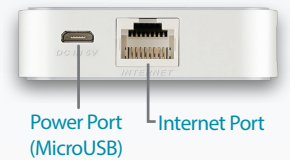

Bottom View