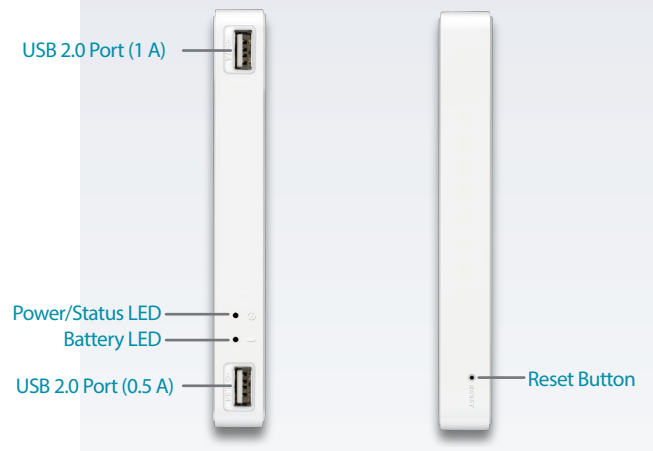

Your Mobile Power Station

The DIR-510L's built-in high-capacity 4000 mAh rechargeable battery not only powers the device itself, it also keeps your gadgets charged and ready to go. The device provides two USB ports so you can charge a device and share files from a USB drive at the same time. You no longer have to worry about your smartphone's battery running out of juice while on-the-move. Simply connect your smartphone or high-power devices like iPads to the USB port to start charging anywhere, anytime.⁶

Easy to Set Up, Easy to Use

The DIR-510L includes a user-friendly interface that stores your connection details for you so you only have to enter them once. Whether you're connected via your 3G/4G adapter for mobile Internet or to the Wi-Fi hotspot of your favorite café, the DIR-510L helps you keep all of your devices connected, automatically!

Side View