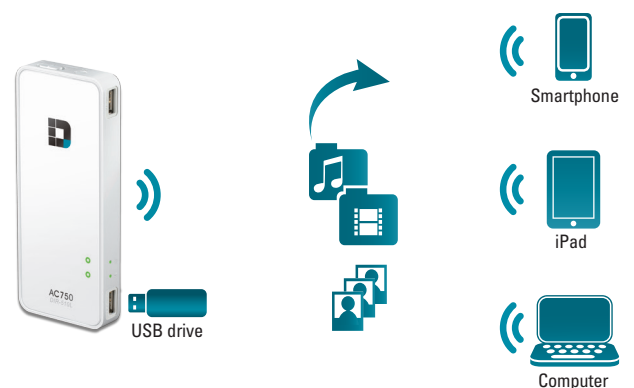

**Your Mobile Power Station**

The DIR-510L's built-in high-capacity 4000 mAh rechargeable battery not only powers the device itself, it also keeps your gadgets charged and ready to go. The device provides two USB ports so you can charge a device and share files from a USB drive at the same time. You no longer have to worry about your smartphone's battery running out of juice while on-the-move. Simply connect your smartphone or high-power devices like iPads to the USB port to start charging anywhere, anytime.<sup>6</sup>

**Easy to Set Up, Easy to Use**

The DIR-510L includes a user-friendly interface that stores your connection details for you so you only have to enter them once. Whether you're connected via your 3G/4G adapter for mobile Internet or to the Wi-Fi hotspot of your favorite café, the DIR-510L helps you keep all of your devices connected, automatically!

**Side View**

**Top View**

**Bottom View**

**Share Your Broadband Connection**

**Share Your Mobile Data Connection**

**Share a Wi-Fi Hotspot**

**Share Your Files Locally**

**Technical Specifications**