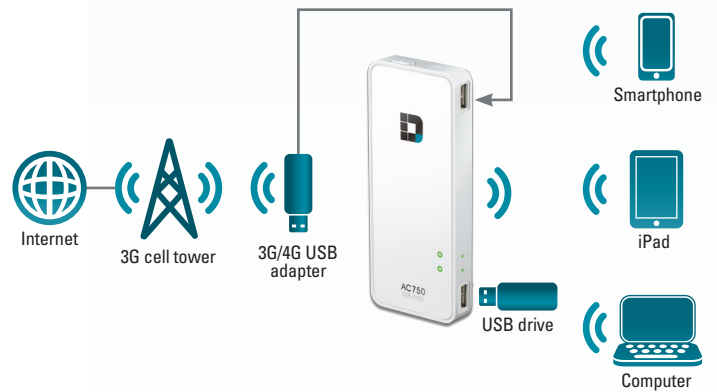

**Your Mobile Power Station**

The DIR-510L's built-in high-capacity 4000 mAh rechargeable battery not only powers the device itself, it also keeps your gadgets charged and ready to go. The device provides two USB ports so you can charge a device and share files from a USB drive at the same time. You no longer have to worry about your smartphone's battery running out of juice while on-the-move. Simply connect your smartphone or high-power devices like iPads to the USB port to start charging anywhere, anytime.<sup>6</sup>

**Easy to Set Up, Easy to Use**

The DIR-510L includes a user-friendly interface that stores your connection details for you so you only have to enter them once. Whether you're connected via your 3G/4G adapter for mobile Internet or to the Wi-Fi hotspot of your favorite café, the DIR-510L helps you keep all of your devices connected, automatically!

**Side View**

**Top View**

**Bottom View**

**Share Your Broadband Connection**

**Share Your Mobile Data Connection**

**Share a Wi-Fi Hotspot**

**Share Your Files Locally**

**Technical Specifications**