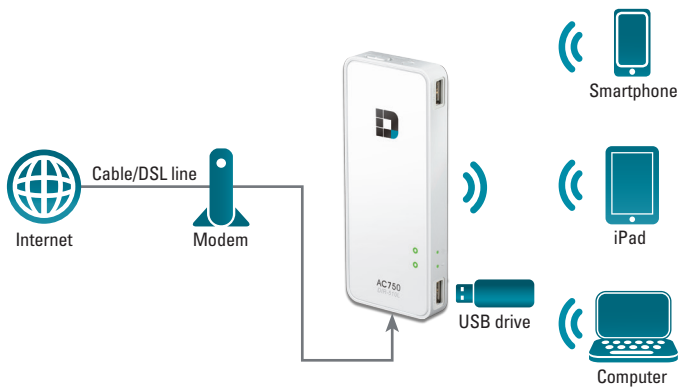

**Your Mobile Power Station**

The DIR-510L's built-in high-capacity 4000 mAh rechargeable battery not only powers the device itself, it also keeps your gadgets charged and ready to go. The device provides two USB ports so you can charge a device and share files from a USB drive at the same time. You no longer have to worry about your smartphone's battery running out of juice while on-the-move. Simply connect your smartphone or high-power devices like iPads to the USB port to start charging anywhere, anytime.<sup>6</sup>

**Easy to Set Up, Easy to Use**

The DIR-510L includes a user-friendly interface that stores your connection details for you so you only have to enter them once. Whether you're connected via your 3G/4G adapter for mobile Internet or to the Wi-Fi hotspot of your favorite café, the DIR-510L helps you keep all of your devices connected, automatically!

**Side View**

**Top View**

**Bottom View**

**Share Your Broadband Connection**

**Share Your Mobile Data Connection**

**Share a Wi-Fi Hotspot**

**Share Your Files Locally**

**Technical Specifications**