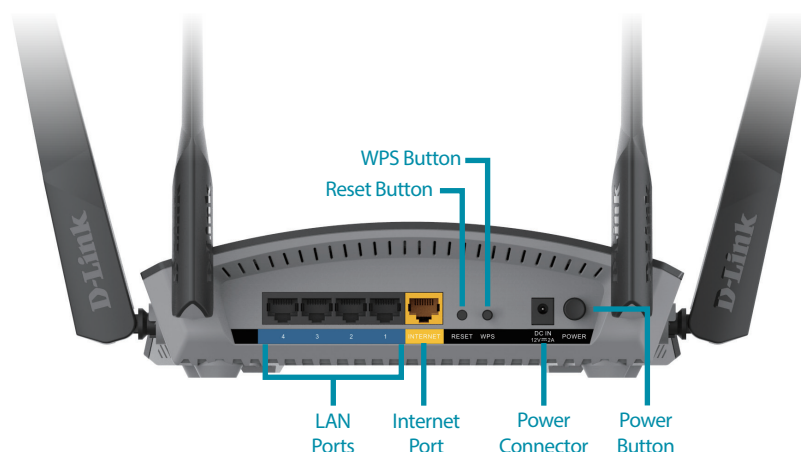

Security for Your Network with D-Fend

Kick security up a notch with D-Fend security protection for your network. Keep your kids safe online with age-based profiles and the ability to pause the internet when you need to. All this is part of the comprehensive parental controls offered by D-Fend. With D-Fend you can also take control of your devices and be the first to know and respond to potentially threatening activity on your network, such as devices trying to connect to malicious addresses, or unidentified devices joining your network. When you are away from home you can also deny any new devices from connecting to your network. D-Fend also works with Amazon Alexa to give you a new way to command and monitor your home network using your voice. You can scan your network, block devices, and get up to speed on your network notifications - all without lifting a finger.

Easy to Set Up and Manage

Sharing your Internet connection doesn't have to be a complicated process; just download the free D-Link Wi-Fi app for your mobile device and follow the on-screen step-by-step instructions to set up your DIR-1760. You also have the option to use a web browser to access the setup wizard and to manage your router. Support for industry-standard Wi-Fi Protected Setup (WPS) lets you create encrypted connections to new devices by pressing a button. In addition, the access control features allow you to restrict access to your network, giving you greater control over your network users.

Always Up-to-Date with the Latest Features