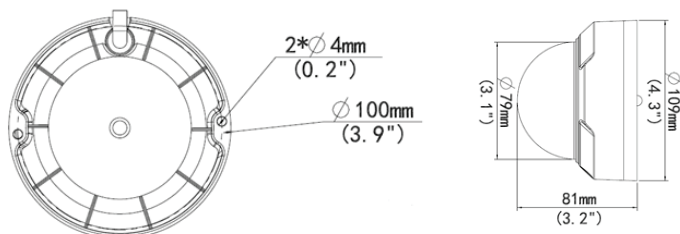

Network

- ONVIF Conformance

Structure

- Support PoE Power Supply
- Wide Temperature Range: -30°C ~ +60°C (-22°F ~ 140°F)
- Wide Voltage Range of ±25%
- IK10 Vandal Resistant
- IP67
- 2-Axis

DIMENSIONS

CAMERA					
Sensor	1/2.7", Progressive Scan, 5.0 megapixel, CMOS				
Lens	2.8mm@F2.0				
DORI Distance	Lens	Detect(m)	Observe(m)	Recognize(m)	Identify(m)
	2.8mm	42	16.8	8.4	4.2
Angle of View (H)	105.3°		79.7°		
Angle of View (V)	69.5°		51.8°		
Angle of View (O)	136.9°		98.0°		
Adjustment Angle	Pan: 0°~360°		Tilt: 0°~75°		
Shutter	Auto/Manual, 1/6~1/100000 s				
Minimum Illumination	Colour: 0.01Lux (F2.0, AGC ON) 0 Lux with IR				
Day/Night	IR-cut Filter with Auto Switch (ICR)				
Digital Noise Reduction	2D/3D DNR				
S/N	>52dB				
IR Range	Up to 30m (98 ft) IR Range				
WDR	DWDR				
VIDEO					
Video Compression	Ultra 265, H.265, H.264, MJPEG				
H.264 Code Profile	Baseline Profile, Main Profile, High Profile				
Frame Rate	Main Stream:5MP (2592*1944): Max. 15 fps; Sub Stream:720P (1280*720): Max.20 fps;				
OSD	Up to 4 OSDs				
Privacy Mask	Up to 8 Areas				
ROI	Up to 2 Areas				
Motion Detection	Up to 4 Areas				
NETWORK					
Protocols	IPv4, IGMP, ICMP, ARP, TCP, UDP, DHCP, RTP, RTSP, RTCP, DNS, DDNS, NTP, FTP, UPnP, HTTP, HTTPS, SMTP, SSL				
Compatible Integration	ONVIF(Profile S), API				
INTERFACE					
Network	10M/100M Base-TX Ethernet				
GENERAL					
Power	DC12V±25%, PoE (IEEE802.3 af) Power Consumption: Max.4w				
Dimensions (Ø x H)	Ø109 x 81mm (Ø4.3" x 3.2")				
Weight	0.35kg (0.77lb)				
Working Environment	-30°C ~ +60°C (-22°F ~ 140°F), Humidity :10%~90% RH (Non-Condensing)				
Ingress Protection	IP67				
Vandal Resistant	IK10				