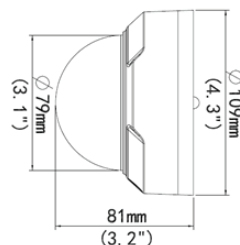

Network

- ONVIF Conformance

Structure

- Support PoE power supply
- Wide temperature range: -30°C ~ +60°C (-22°F ~ 140°F)
- Wide voltage range of ±25%
- IK10 vandal resistant
- IP67
- 2-Axis

DIMENSIONS

ACCESSORIES

Installation mode	Accessories	Description
Ceiling mount	Mounting pedestal is included in the product package	For indoor ceiling installation

Camera					
Sensor	1/2.7", progressive scan, 5.0 megapixel, CMOS				
Lens	28mm@F2.0			24mm@F2.0	
DORI Distance	Lens	Detect(m)	Observe(m)	Recognize(m)	Identify(m)
	2.8mm	42	16.8	8.4	4.2
	4.0mm	60	24	12	6
Angle of View (H)	105.3°		79.7°		
Angle of View (V)	69.5°		51.8°		
Angle of View (O)	136.9°		98.0°		
Adjustment angle	Pan: 0°~360°		Tilt: 0°~75°		
Shutter	Auto/Manual, 1/6~1/100000 s				
Minimum Illumination	Colour: 0.01Lux (F2.0, AGC ON) 0Lux with IR				
Day/Night	IR-cut filter with auto switch (ICR)				
Digital noise reduction	2D/3D DNR				
S/N	>52dB				
IR Range	Up to 30m (98 ft) IR range				
WDR	DWDR				
Video					
Video Compression	Ultra 265,H.265,H.264,MJPEG				
H.264 code profile	Baseline profile, Main Profile, High Profile				
Frame Rate	Main Stream:5MP (2592*1944): Max. 15 fps; Sub Stream:720P (1280*720): Max.20 fps;				
OSD	Up to 4 OSDs				
Privacy Mask	Up to 8 areas				
ROI	Up to 2 areas				
Motion Detection	Up to 4 areas				
Network					
Protocols	IPv4,IGMP,ICMP,ARP,TCP,UDP,DHCP, RTP,RTSP,RTCP,DNS,DDNS,NTP,FTP,UPnP,HTTP,HTTPS,SMTP, SSL				
Compatible Integration	ONVIF(Profile S), API				
Interface					
Network	10M/100M Base-TX Ethernet				
General					
Power	DC12V±25%, PoE (IEEE802.3 af)				
	Power consumption: Max.4w				
Dimensions (Ø x H)	Φ109 x 81mm (Ø4.3" x 3.2")				
Weight	0.35kg (0.77lb)				
Working Environment	-30°C ~ +60°C (-22°F ~ 140°F), Humidity :10%~90% RH(non-condensing)				
Ingress Protection	IP67				
Vandal Resistant	IK10				