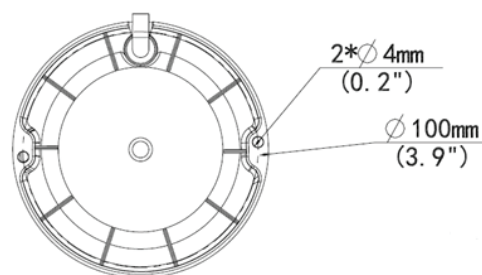

Network

- ONVIF Conformance

Structure

- Support PoE power supply
- Wide temperature range: -30°C ~ +60°C (-22°F ~ 140°F)
- Wide voltage range of ±25%
- IK10 vandal resistant
- IP67
- 2-Axis

DIMENSIONS

ACCESSORIES

Installation mode	Accessories	Description
Ceiling mount	Mounting pedestal is included in the product package	For indoor ceiling installation

Camera					
Sensor	1/2.7", progressive scan, 5.0 megapixel, CMOS				
Lens	28mm@F2.0			24mm@F2.0	
DORI Distance	Lens	Detect(m)	Observe(m)	Recognize(m)	Identify(m)
	2.8mm	42	16.8	8.4	4.2
	4.0mm	60	24	12	6
Angle of View (H)	105.3°		79.7°		
Angle of View (V)	69.5°		51.8°		
Angle of View (O)	136.9°		98.0°		
Adjustment angle	Pan: 0°~360°		Tilt: 0°~75°		
Shutter	Auto/Manual, 1/6~1/100000 s				
Minimum Illumination	Colour: 0.01Lux (F2.0, AGC ON) 0Lux with IR				
Day/Night	IR-cut filter with auto switch (ICR)				
Digital noise reduction	2D/3D DNR				
S/N	>52dB				
IR Range	Up to 30m (98 ft) IR range				
WDR	DWDR				
Video					
Video Compression	Ultra 265,H.265,H.264,MJPEG				
H.264 code profile	Baseline profile, Main Profile, High Profile				
Frame Rate	Main Stream:5MP (2592*1944): Max. 15 fps; Sub Stream:720P (1280*720): Max.20 fps;				
OSD	Up to 4 OSDs				
Privacy Mask	Up to 8 areas				
ROI	Up to 2 areas				
Motion Detection	Up to 4 areas				
Network					
Protocols	IPv4,IGMP,ICMP,ARP,TCP,UDP,DHCP, RTP,RTSP,RTCP,DNS,DDNS,NTP,FTP,UPnP,HTTP,HTTPS,SMTP, SSL				
Compatible Integration	ONVIF(Profile S), API				
Interface					
Network	10M/100M Base-TX Ethernet				
General					
Power	DC12V±25%, PoE (IEEE802.3 af)				
	Power consumption: Max.4w				
Dimensions (Ø x H)	Φ109 x 81mm (Ø4.3" x 3.2")				
Weight	0.35kg (0.77lb)				
Working Environment	-30°C ~ +60°C (-22°F ~ 140°F), Humidity :10%~90% RH(non-condensing)				
Ingress Protection	IP67				
Vandal Resistant	IK10				