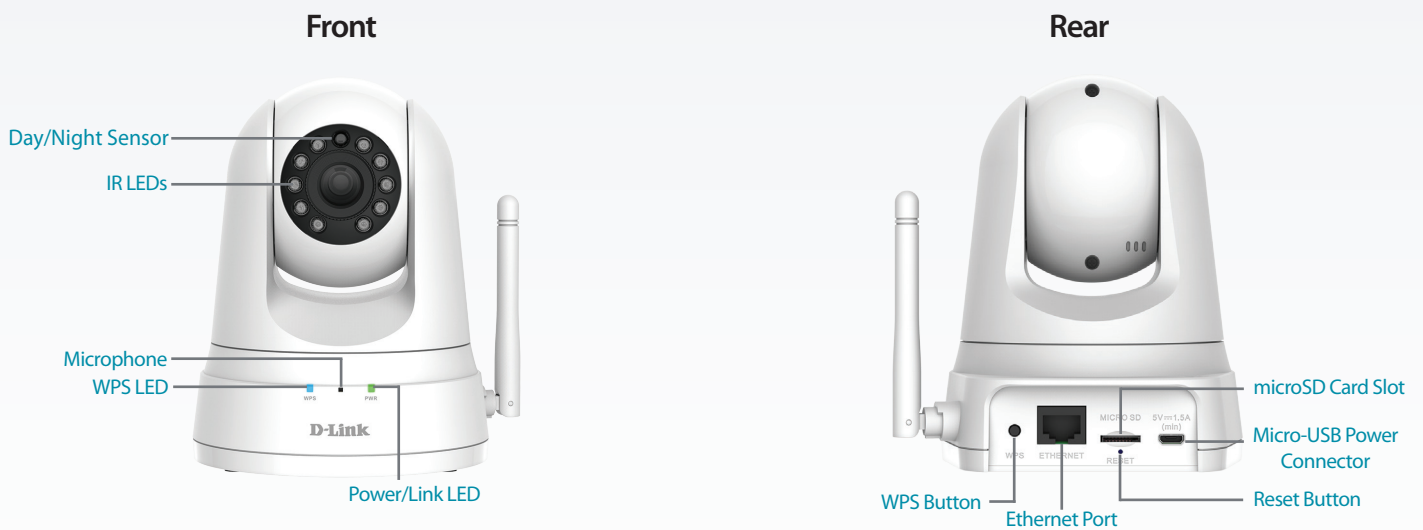

Sharp Image Monitoring from Different Angles

By providing you with sharp, responsive pan/tilt movement and digital zoom, the HD Pan & Tilt Wi-Fi Day/Night Camera gives you full control. You can quickly scan a wide area from a variety of angles, and 4x digital zoom lets you zoom in on specific areas for more detail. The DCS-5030L can also be set to move to specific preset positions, allowing the camera to focus on particular areas of interest within the surveillance area.

Increased Range with Wireless N Technology

Place the DCS-5030L anywhere in your home or small office thanks to the latest Wireless N technology. With 802.11n, you can free yourself from the hassle of running cables to a far location, so you can effortlessly extend the range where your camera will be installed and start taking advantage of the increased data transfer speeds provided by Wireless N.

Technical Specifications

Camera

Camera Hardware Profile	• 1/4" HD progressive CMOS sensor • 5 meter IR illumination distance • Minimum illumination: • 0 lux with IR LEDs on • 1 lux (color), 0.5 lux (B&W) with IR LEDs off • Built-in Infrared-Cut Removable (ICR) Filter module • Lens: Fixed length 2.38 mm • Aperture: F2.2	• 4X digital zoom • Angle of view: • (H) 94.36° • (V) 59.3° • (D) 110.44° • Built-in microphone • microSD card slot
Image Features	• Configurable image size and quality • Time stamp and text overlays	• Configurable motion detection windows • Pre-event snapshot/recording
Video Compression	• Simultaneous H.264/MJPEG format compression	• JPEG for still images
Video Resolution	• H.264: 1280 x 720 (default) • 640 x 480 • 320 x 240 at frame rates up to 30 fps	• MJPEG: 1280 x 720 (default) • 640 x 480 • 320 x 240 at frame rates up to 30 fps
Audio Compression	• G.711 μ-law