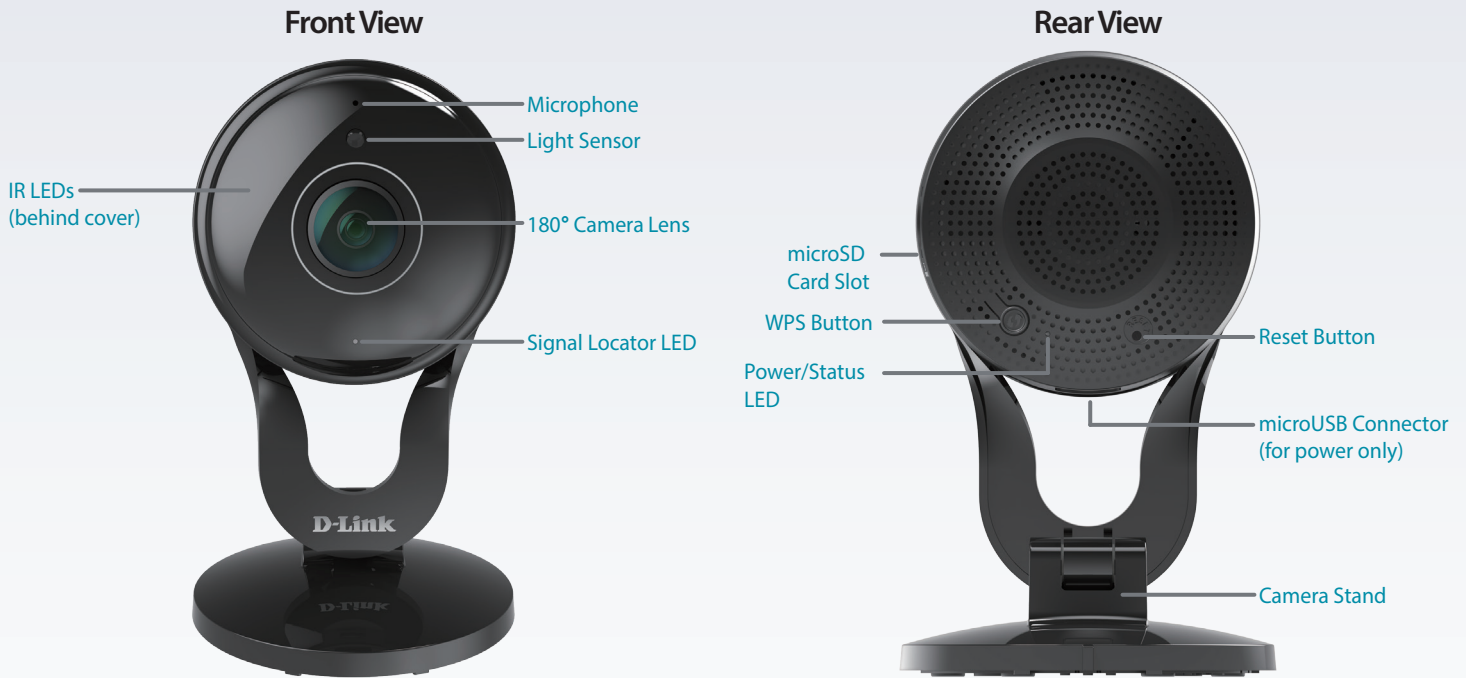

Technical Specifications

Camera

Camera Hardware Profile	• 1/3" Megapixel progressive CMOS sensor • Minimum illumination: • Color mode: 0.5 lux • B/W mode (LEDs off): 0.1 lux • B/W mode (LEDs on): 0 lux • Minimum object distance 30 cm • Lens focal length: 1.7 mm	• Aperture: F2.5 • Angle of view (16:9): • (H) 180° • (V) 86° • (D) 180° • Stand angle: -15° to 90°
Image Features	• Configurable image size, quality, frame rate, and bit rate • Wide Dynamic Range (WDR) • 3D filtering • Time stamp and text overlays	• Configurable motion detection windows • Configurable privacy mask zones • Configurable exposure time, brightness, saturation, contrast, sharpness.
Video Compression	• Simultaneous H.264/MJPEG format compression • H.264 multicast streaming	• JPEG for still images
Video Resolution	• 16:9 • 1920 x 1080 at up to 15 fps • 1280 x 720, 800 x 448, 640 x 360 at up to 30 fps ¹	
Audio Support	• G.711 128 Kbps	• AAC 32 Kbps
Connectivity	• 802.11n/g/b wireless with WPA/WPA2 encryption • Operates on 2.4 GHz band	• Maximum data rate of 155 MBps (PHY rate) ¹ • micro SD/SDHC/SDXC card Slot, accepts cards up to 128 GB

Network

Network Protocols	• IPv6, IPv4, ARP, TCP, UDP, ICMP • DHCP client • NTP client (D-Link) • DNS client • DDNS client (D-Link) • SMTP client	• HTTP server • UPnP port forwarding • RTP/RTSP/RTCP • HTTPS (for configuration) • ONVIF • Bonjour
Security	• Administrator and user group protection • Password authentication	• HTTP and RTSP digest encryption