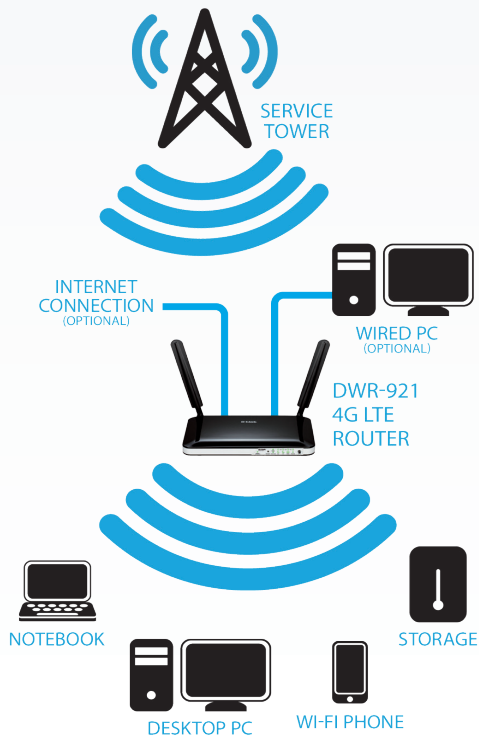

Your Network Setup

Technical Specifications

General

Device Interfaces	• Four 10/100 Ethernet LAN ports • WAN (RJ-45) port	• Two detachable 3G/4G antennas
Data Rates¹	• Up to 150 Mbps with 802.11n clients • 6/9/11/12/18/24/36/48/54 Mbps in 802.11g mode • 1/2/5.5/11 Mbps in 802.11b mode	• LTE Uplink: Up to 50 Mbps • LTE Downlink: Up to 100 Mbps
Standards	• 802.11g/b, compatible with 802.11n • 802.3	• 802.3u
UMTS/HSDPA/HSUPA Band ²	• 900/2100 MHz	• Power Class 3
LTE Band	• 900/1800/2600/800 MHz