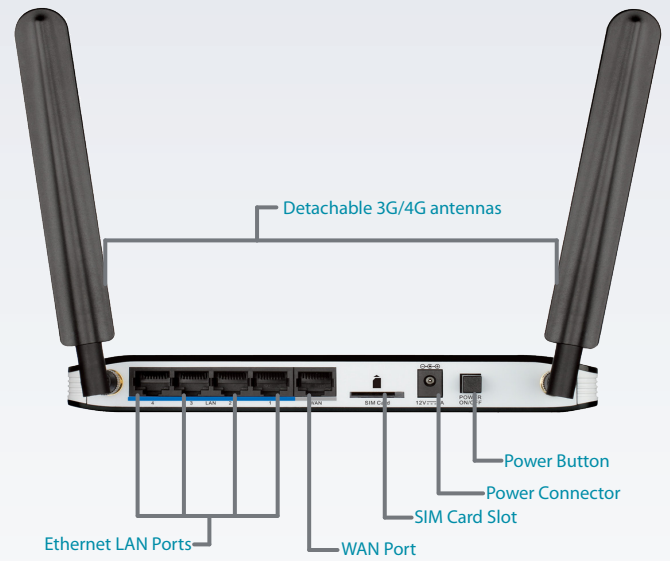

Easy to Set Up and Use

The DWR-921 4G LTE Router can be installed quickly and easily almost anywhere. This router is great for situations where an impromptu wireless network must be set up, or wherever conventional network access is unavailable. The DWR-921 can even be installed in buses, trains, or boats, allowing passengers to check e-mail or chat online while commuting or traveling.