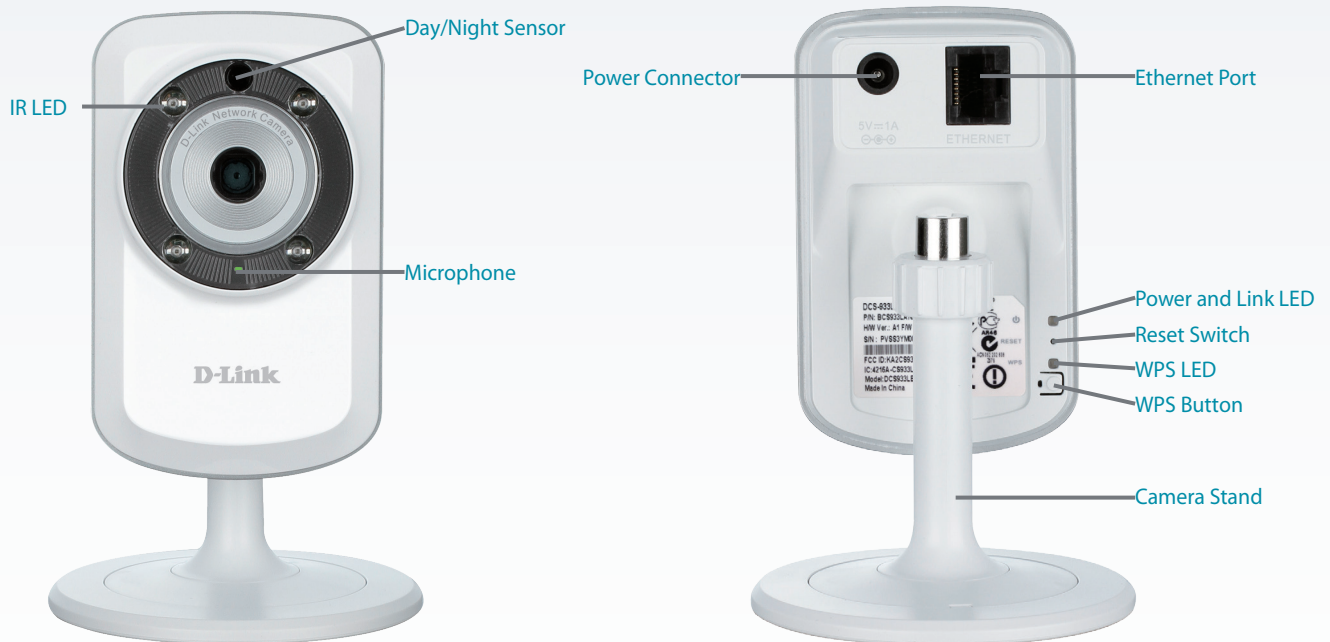

## Peace Of Mind With 24/7 Monitoring Of Any Environment

The DCS-933L is a standalone surveillance camera that requires no special hardware or software, and can run independently even without a PC. Send e-mail notifications with snapshots or video clips whenever motion or sound is detected using just the DCS-933L and an internet connection. You can customize areas of the video to monitor for motion to keep watch over entryways, and you can set volume limits to detect when a loud sound is picked up by the camera. Night time monitoring is possible with the built-in infrared LEDs which allow for night time viewing of up to 16 feet (5 meters), enabling round-the-clock monitoring of a home or small office.

## Full Featured Surveillance System

Included with the DCS-933L is the D-ViewCam software, which adds enhanced features and functionality that helps you create a full surveillance system. D-ViewCam enables centralized management of multiple network cameras, supporting up to 32 network cameras and up to 64 users. With a dedicated computer it offers digital monitoring and recording with a wide array of features, including scheduled, motion and manual recording options for individual needs.

### Instant Anywhere Access With mydlink Cloud Service

Enhanced with mydlink™ support DCS-933L makes it easier and more convenient for you to look after your family and home or office environment. With a mydlink service enabled camera, you can stay connected to everything you love from anywhere, anytime. The mydlink service can be accessed by a web browser and also provides an optional downloadable mydlink app that allows users to have a better experience on their mobile devices. With the mydlink app, you can quickly and easily view your camera feed from anywhere using a Wi-Fi, 3G or 4G connection.