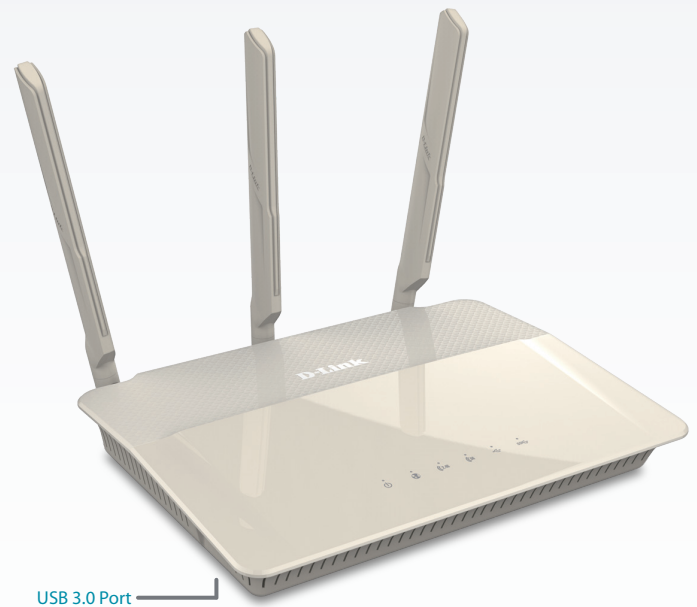

Side View

Technical Specifications

General

Device Interfaces	• 802.11 a/b/g/n/ac wireless LAN • Four 10/100/1000 Gigabit LAN ports	• 10/100/1000 Gigabit WAN port • Two USB ports (one USB 3.0, one USB 2.0)
Antenna Type	• Three dual-band dipole antennas	
Standards	• IEEE 802.11ac (draft) • IEEE 802.11n • IEEE 802.11g • IEEE 802.11b	• IEEE 802.11a • IEEE 802.3 • IEEE 802.3u
Minimum System Requirements	• Windows 8/7/Vista/XP SP3 / Mac OS X 10.4 or higher • Microsoft Internet Explorer 6 or higher, Firefox 1.5 or higher, or other Java-enabled browser	• Ethernet network interface • Cable or DSL modem • Subscription with an Internet service provider