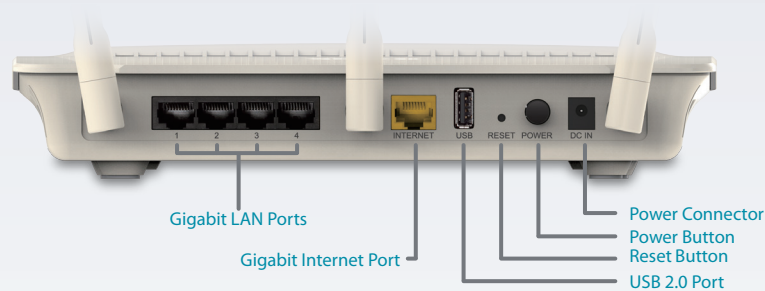

Easy to Set Up and Use

Get the DIR-880L up and running in no time right from your couch using the QRS (Quick Router Setup) Mobile app on your smartphone or tablet. Simply plug in the router, open the app, and follow a few easy steps to get your home network connected without having to touch a computer. You can also set up a secure network with the touch of a button using Wi-Fi Protected Setup. Simply press the WPS button to instantly establish a secure connection to a new device. If you have additional mydlink cloud products, you can take advantage of mydlink Zero Configuration. Simply connect your mydlink-enabled device to the DIR-880L and the router will automatically link it to your mydlink account with no configuration required.

Rear View