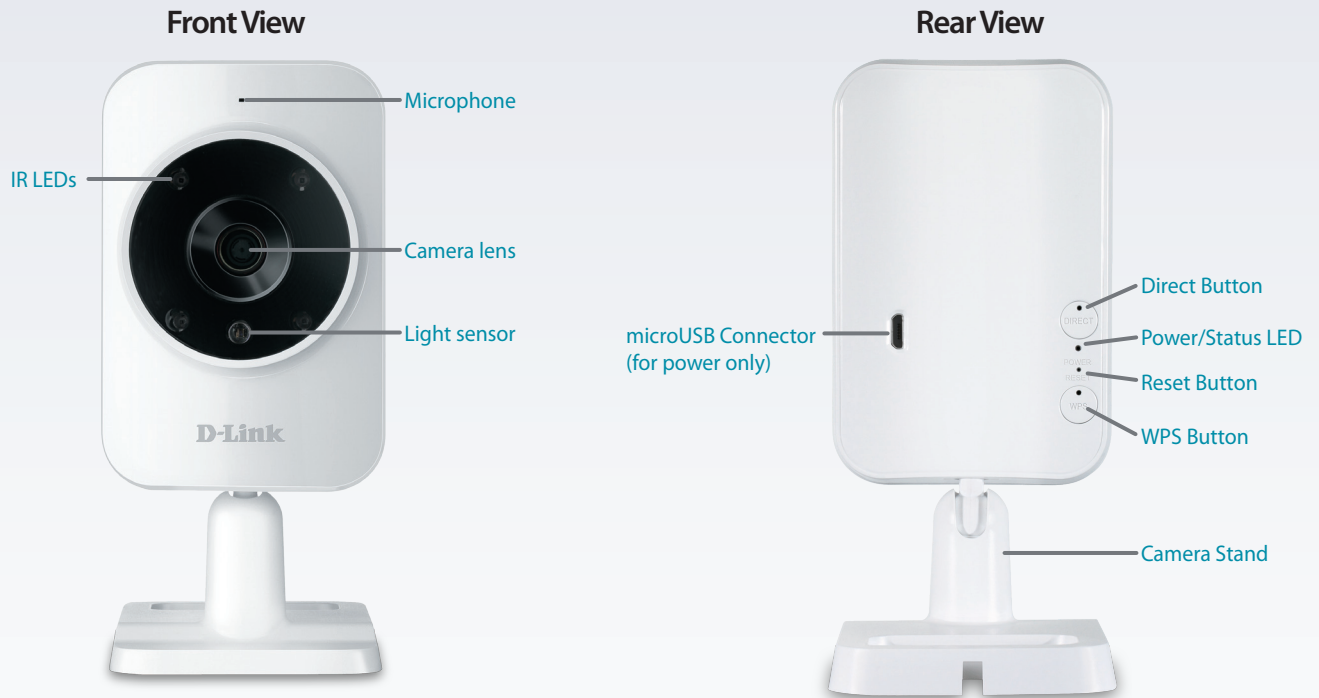

Technical Specifications

Camera

Camera Hardware Profile	• 1/4" Megapixel progressive CMOS sensor • 5 meter IR illumination distance • Minimum illumination: 0 lux with IR LED on • Built-in Infrared-Cut Removable (ICR) Filter module • 4X digital zoom • Fixed length 2.38 mm • Aperture F2.4	• Angle of view • (H) 78.44° • (V) 47.9° • (D) 85.98° • Minimum object distance: 434 mm • Exposure Time: 1/7.5 to 1/24,000 sec. • Built-in Microphone
Image Features	• Configurable image size, quality, frame rate, and bit rate • Configurable brightness, contrast, sharpness, saturation, and hue	• Configurable motion detection windows • Time stamp and text overlays
Video Compression	• Simultaneous H.264/MJPEG format compression	• JPEG for still images
Video Resolution	• 1280 x 720, 800 x 600, 720 x 480, 640 x 480, 320 x 240 at up to 30 fps	
Audio Compression	• AAC	• G.711
Connectivity	• 802.11b/g/n/ac wireless with WEP/WPA/WPA2 encryption	• Operates on 2.4 GHz and 5 GHz bands • Maximum data rate of 433 Mbps (PHY rate)¹

Network

Network Protocols	• IPv4, ARP, TCP, UDP, ICMP • DHCP Client • NTP Client (D-Link) • DNS Client • DDNS Client (D-Link) • SMTP Client • FTP Client	• HTTP Server • PPPoE • RTP, RTSP, RTCP • UPnP Port Forwarding • HTTPS for configuration • Bonjour
Security	• Administrator and user group protection • Password authentication	• HTTP and RTSP digest encryption