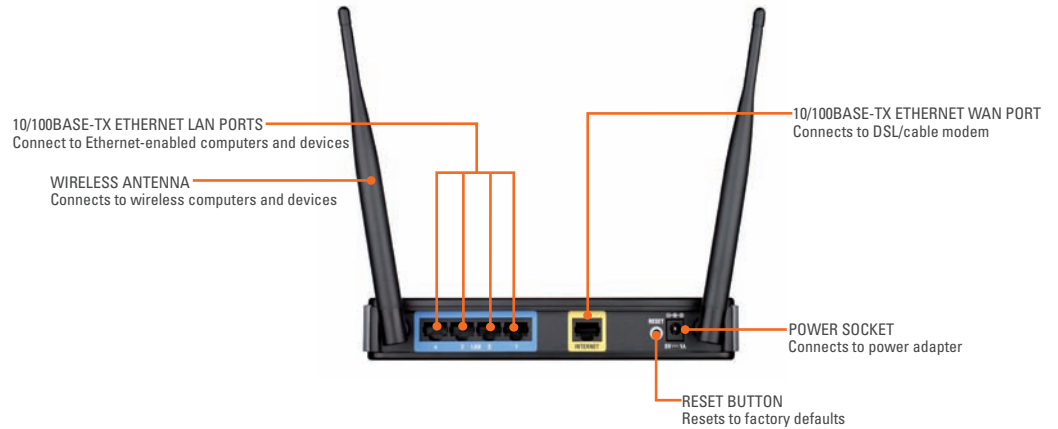

WHAT THIS PRODUCT DOES

Share your broadband Internet connection with multiple computers in your house by simply connecting the DIR-615 Wireless N Router to your cable or DSL modem. Once connected, you can create your own personal wireless home network and share documents, music, and photos.

EASY INSTALLATION

Set up your new D-Link networking hardware in minutes using our new Setup Wizard. The wizard will guide you through an easy to follow process to install your new hardware and connect to your network.

ADVANCED WIRELESS FUNCTIONS

The D-Link Wireless N Router includes everything you need to get a wireless network up and running:

- Wireless N MIMO technology up to 300 Mbps
- IEEE 802.11b/g compatible
- Advanced Scheduling
- WEP, WPA and WPA2 support
- WPS™
- UPnP™ Support

TECHNICAL SPECIFICATIONS

SYSTEM REQUIREMENTS

- Cable or DSL modem with Ethernet port
- Computer with:
  - Windows XP SP2/Vista/7, Mac OS X (v10.4/v10.3), or Linux-based Operating System
  - Installed Ethernet adapter
  - Internet Explorer 6 or Firefox 2.0 or higher

INTERFACES

- Four 10/100 LAN Ports
- 10/100 WAN Port

STANDARDS

- IEEE 802.11b
- IEEE 802.11g
- IEEE 802.11n

WIRELESS FREQUENCY RANGE

- 2.4GHz - 2.4835GHz

MAXIMUM WIRELESS OUTPUT POWER (EIRP)

- 20dBm

ANTENNAS

- Two fixed external 5 dBi omnidirectional antennas

SECURITY

- WEP 64/128-bit data encryption
- Wi-Fi Protected Access (WPA/WPA2)
- WPS™

ADVANCED FIREWALL FEATURES

- Network Address Translation (NAT)
- Stateful Packet Inspection (SPI)
- MAC Address Filtering
- URL Filtering

ADVANCED FEATURES

- UPnP™ support
- IP/MAC Binding

DEVICE MANAGEMENT

- Web UI

DIAGNOSTIC LEDs

- Power
- Internet Status
- WLAN
- LAN

POWER INPUT

- 5 V/1 A through external power adapter

POWER CONSUMPTION

- 4.5 W

DIMENSIONS (L x W x H)

- 198 x 127 x 32 mm
  (7.8 x 5 x 1.3 inches)

WEIGHT

- 311 grams (0.69 lb)

OPERATING TEMPERATURE

- 0 to 40 °C (32 to 104 °F)

OPERATING HUMIDITY

- 0 to 90% non-condensing

CERTIFICATIONS

- FCC Class B
- Wi-Fi Certified
- WPS
- CE
- Compatible with Windows 7

¹ Maximum wireless signal rate derived from IEEE standard 802.11n specifications. Actual data throughput will vary. Network conditions and environmental factors, including volume of network traffic, building materials and construction, and network overhead, lower actual data throughput rate. Environmental factors will adversely affect wireless signal range.

D-Link Corporation
No. 289 Xinhua 3rd Road, Neihu, Taipei 114, Taiwan
Specifications are subject to change without notice.
D-Link is a registered trademark of D-Link Corporation and its overseas subsidiaries.
All other trademarks belong to their respective owners.
©2011 D-Link Corporation. All rights reserved.
Release 01 (December 2011)