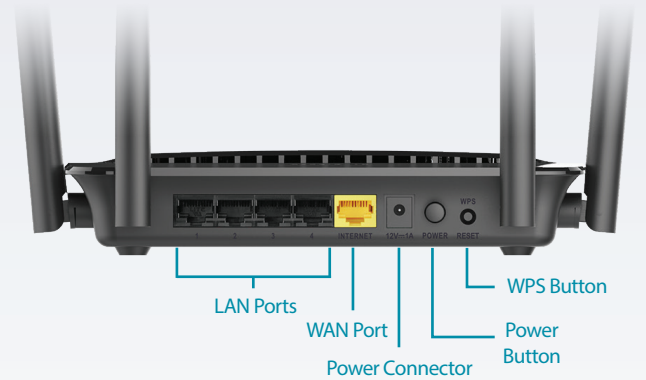

Easy to Set Up, Easy to Secure

Sharing your Internet connection doesn't have to be a complicated process - just open a web browser to access the setup wizard and follow the easy step-by-step instructions to get started. Implement WPA/WPA2 wireless security in minutes with the wireless network setup wizard, or use Wi-Fi Protected Setup (WPS), which establishes a secure connection to new devices without the need to enter settings or create passwords. In addition, the built-in firewall protects against malicious attacks from the Internet, and access control features allow you to restrict access to your network giving you greater control over network users.

Technical Specifications

General

Device Interfaces	• IEEE 802.11 ac/n/g/b/a wireless LAN • 10/100/1000 Gigabit Ethernet WAN port	• Four 10/100/1000 Gigabit Ethernet LAN ports
LEDs	• Power • Internet • WLAN	• LAN (x4) • WPS
Antenna Type	• Four external antennas	
Operating Frequency	• 2.4 GHz band: 2400 - 2483.5 MHz	• 5 GHz band: 5150 - 5725 MHz
Standards	• IEEE 802.11ac • IEEE 802.11n • IEEE 802.11g	• IEEE 802.11b • IEEE 802.11a • IEEE 802.3u
Minimum Requirements	• Windows 8/7/Vista or MAC OS X 10.6 or higher • Internet Explorer 9, Firefox 20.0, Chrome 25.0, Safari 5.1, or other Java-enabled browser	• Network interface card • Cable or DSL Modem • Subscription with an Internet service provider

Functionality

Security	• WPA & WPA2 (Wi-Fi Protected Access)	• WPS (Wi-Fi Protected Setup)
Advanced Features	• Web setup wizard • QoS (Quality of Service) • DMZ (Demilitarized Zone)	• Firewall - Network Address Translation (NAT) • Guest zone • IPv6 ready

Physical

Dimensions	• 190 x 133 x 38 mm (7.48 x 5.23 x 1.49 inches)	
Weight	• 263.1 g	
Power Adaptor	• Input: 100 to 240V AC, 50/60 Hz	• Output: 12 V, 1 A
Temperature	• Operating: 0 to 40 °C (32 to 104 °F)	• Storage: -20 to 65 °C (-4 to 149 °F)
Humidity	• Operating: 10% to 90% non-condensing	• Storage: 5% to 95% non-condensing
Certifications	• CE • RoHS • BSMI • NCC	• FCC • D-Link Green • CCC